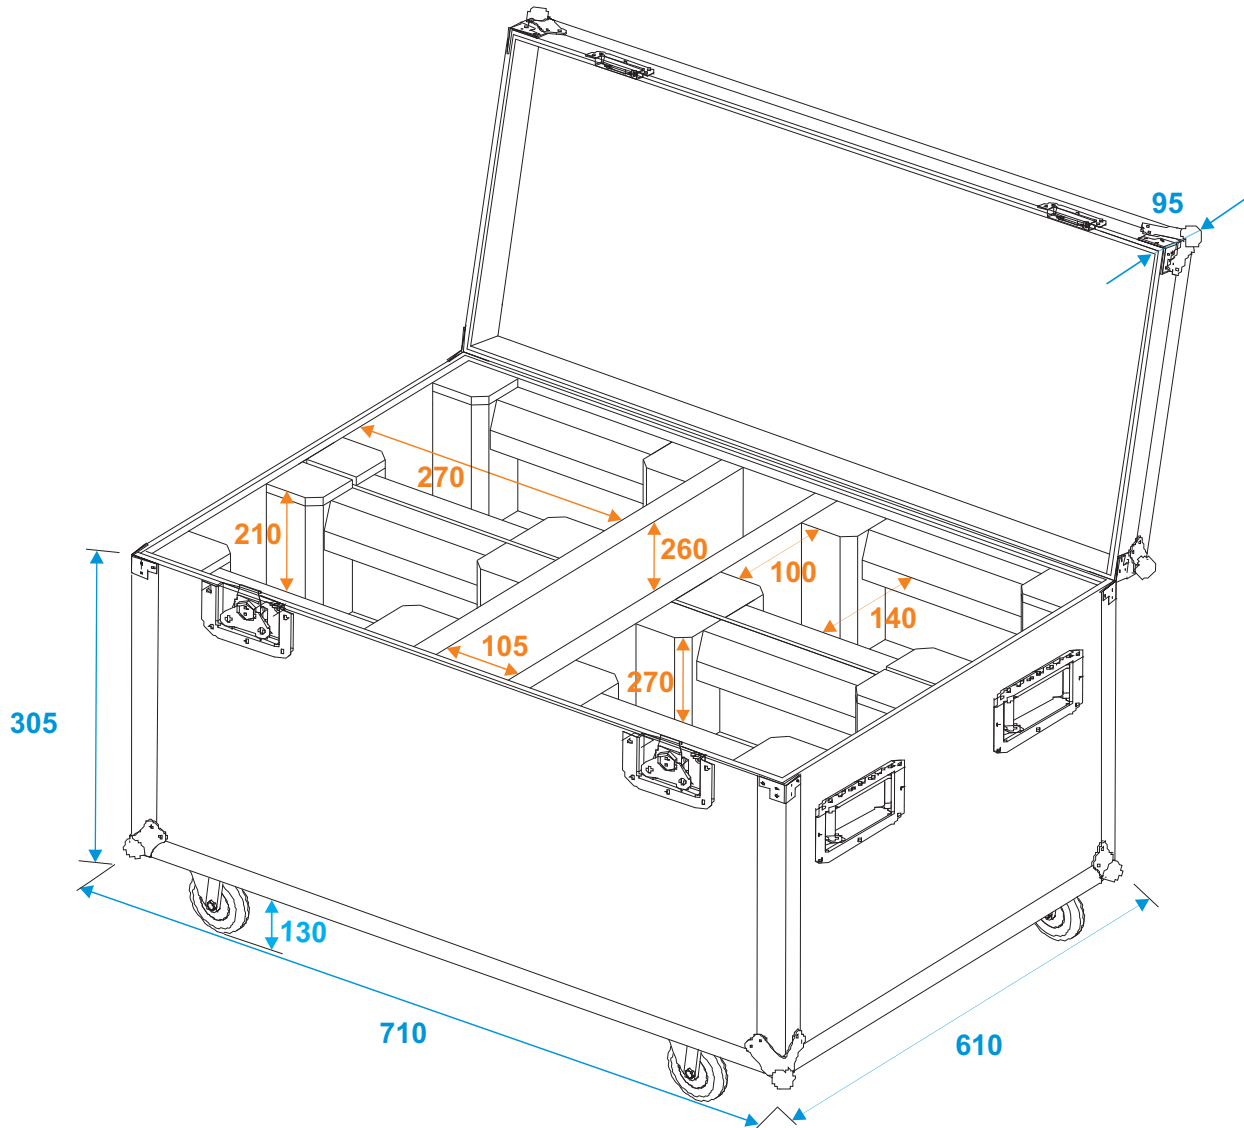

Flightcase

31005113

Flightcase 4x LED TMH-X1 Moving-Head Beam

*all dimensions in millimeters