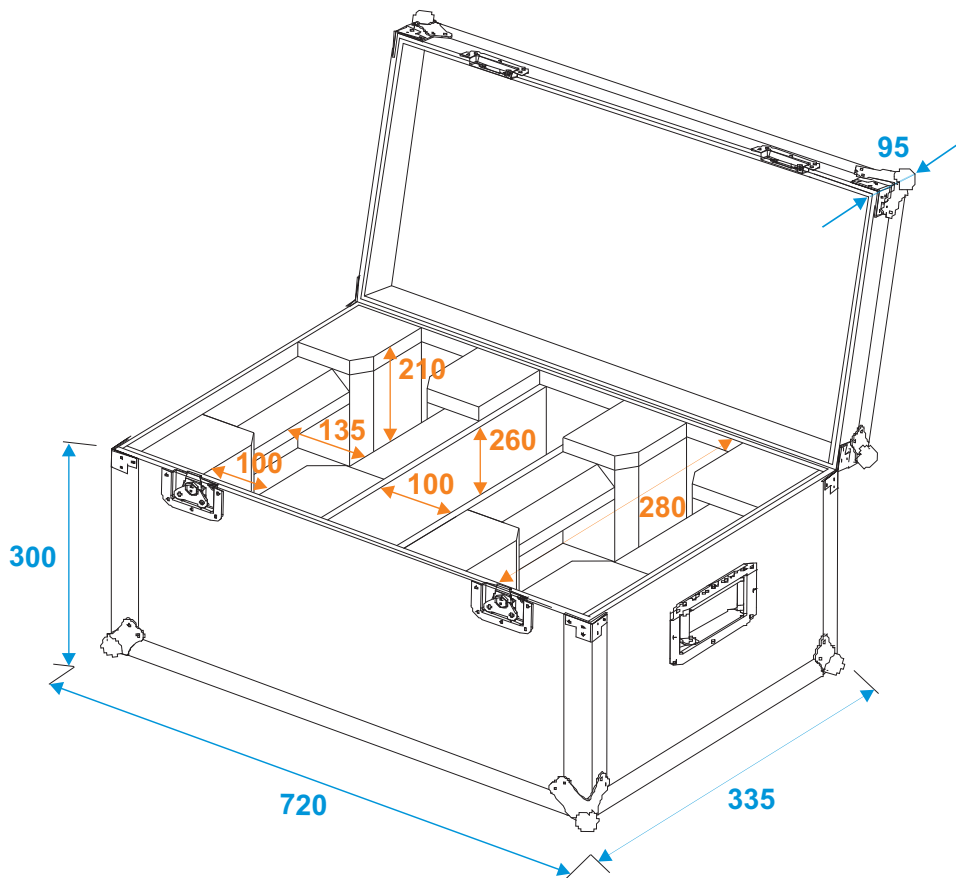

Flightcase

31005112

Flightcase 2x LED TMH-X1 Moving-Head Beam

*all dimensions in millimeters