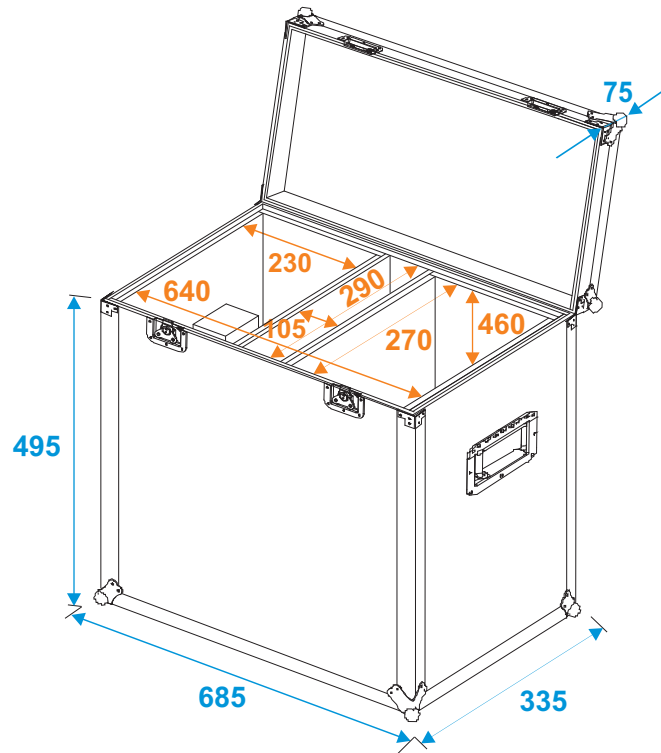

Flightcase

31005109

Transportcase 2x TSL 750/TSL-1200

*all dimensions in millimeters