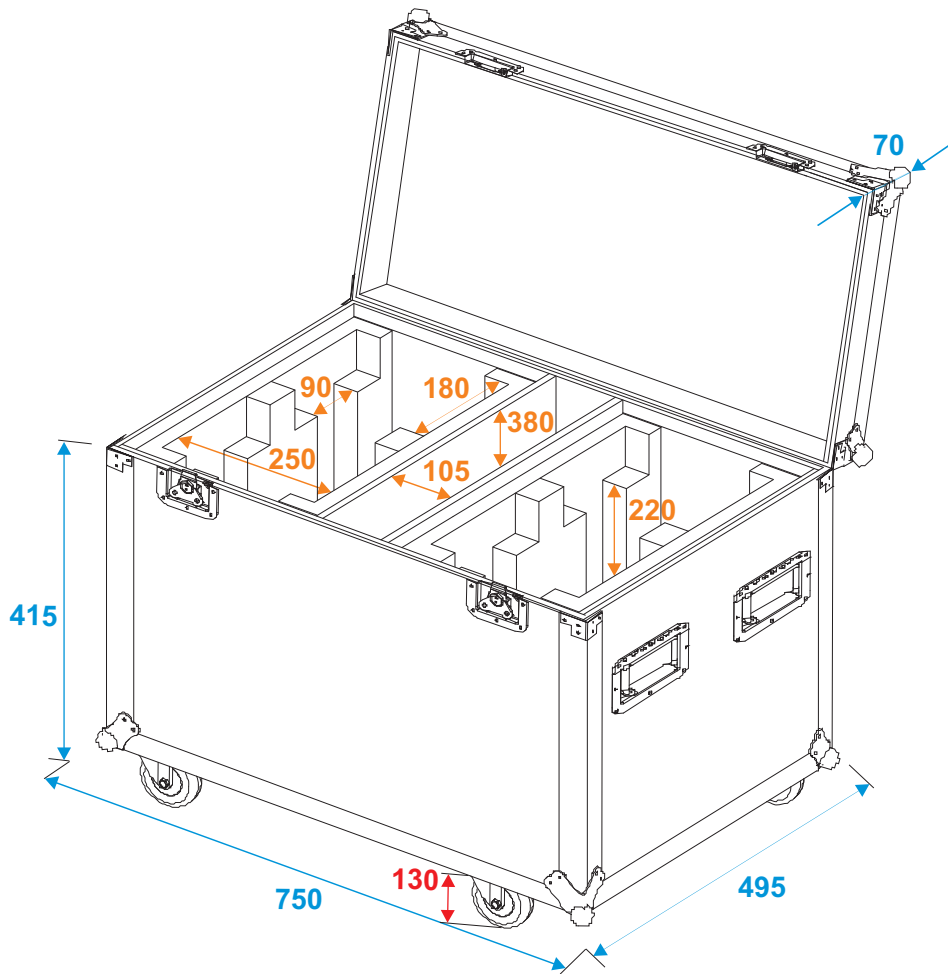

# Flightcase 31005105

Flightcase Profi for 4x EYE-7 RGBW Zoom

\*all dimensions in millimeters