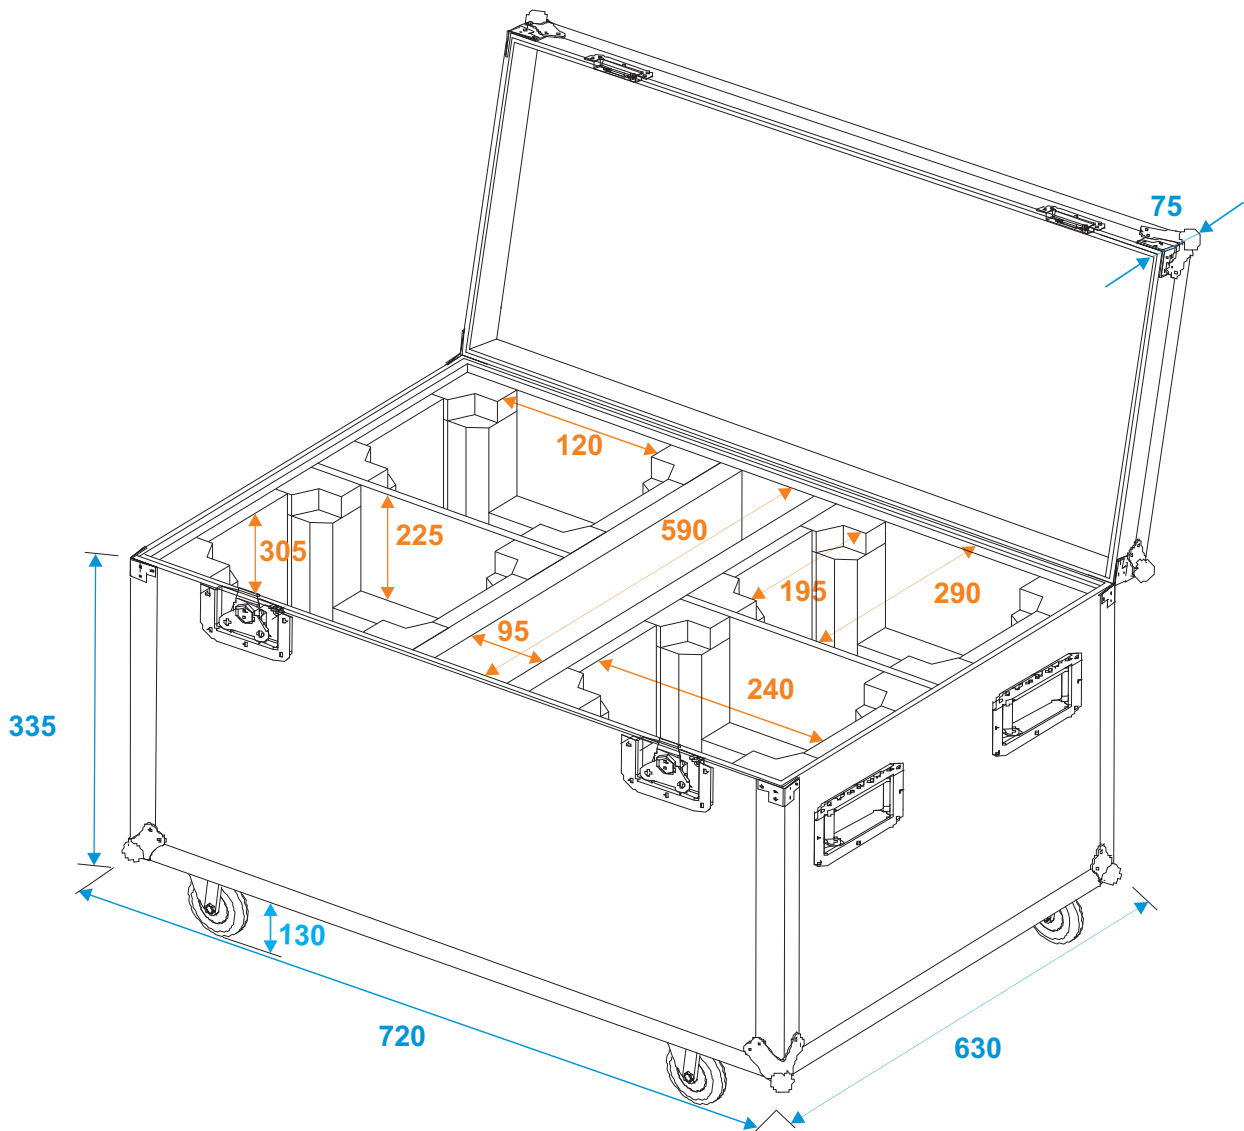

Flightcase

31005087

Flightcase 4x TMH FE-600 Rollen

*all dimensions in millimeters