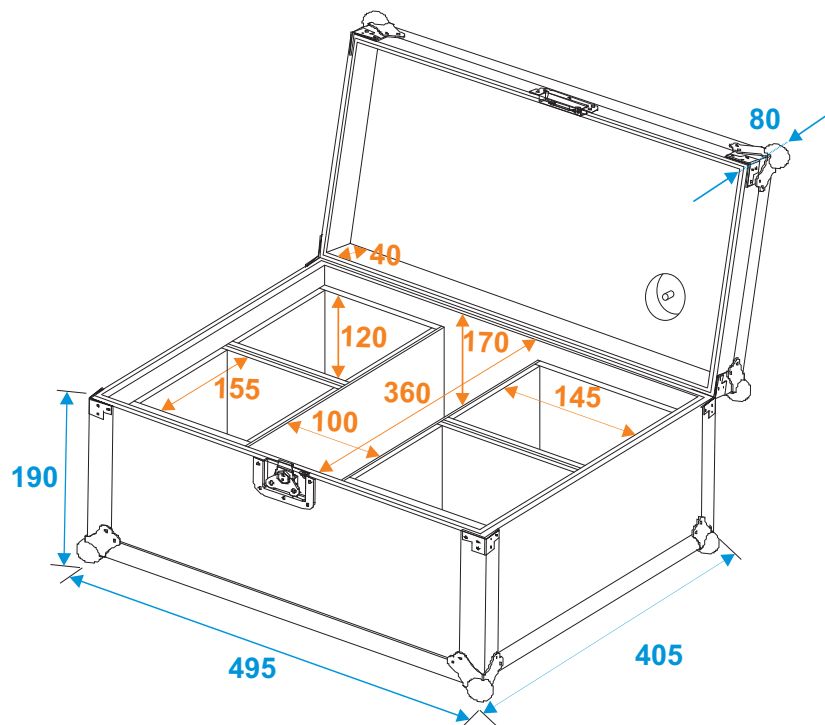

Flightcase

31005056

Flightcase EC-AU4 4x AKKU UP 4 QCL Spot QuickDMX

*all dimensions in millimeters