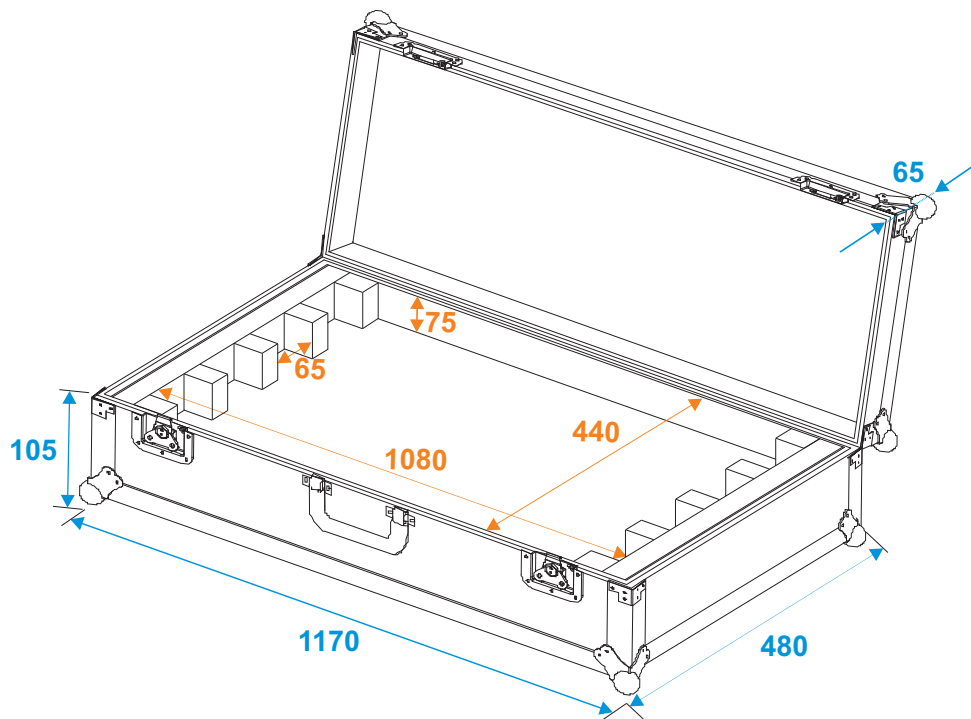

Flightcase

31005055 Transportcase EC-B252 f.4xLED BAR-252 RGB

*all dimensions in millimeters