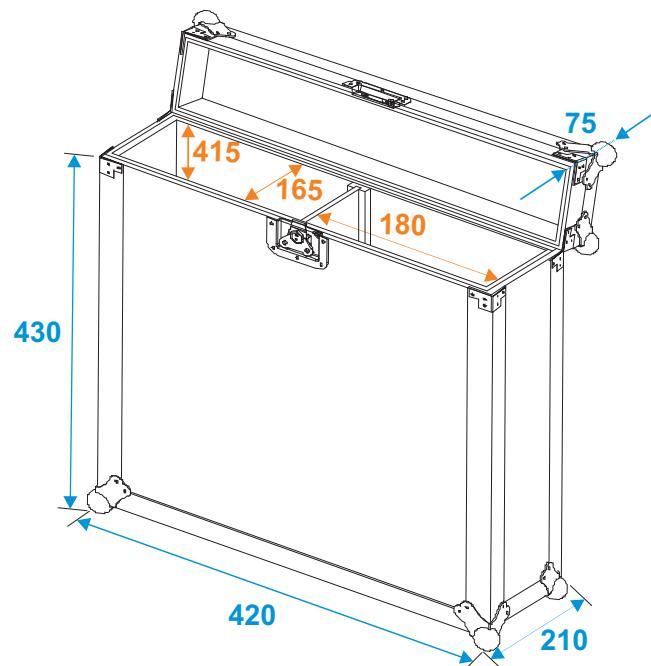

# Flightcase

**31001218** Flightcase Profi for 2x PMB-4

\*all dimensions in millimeters