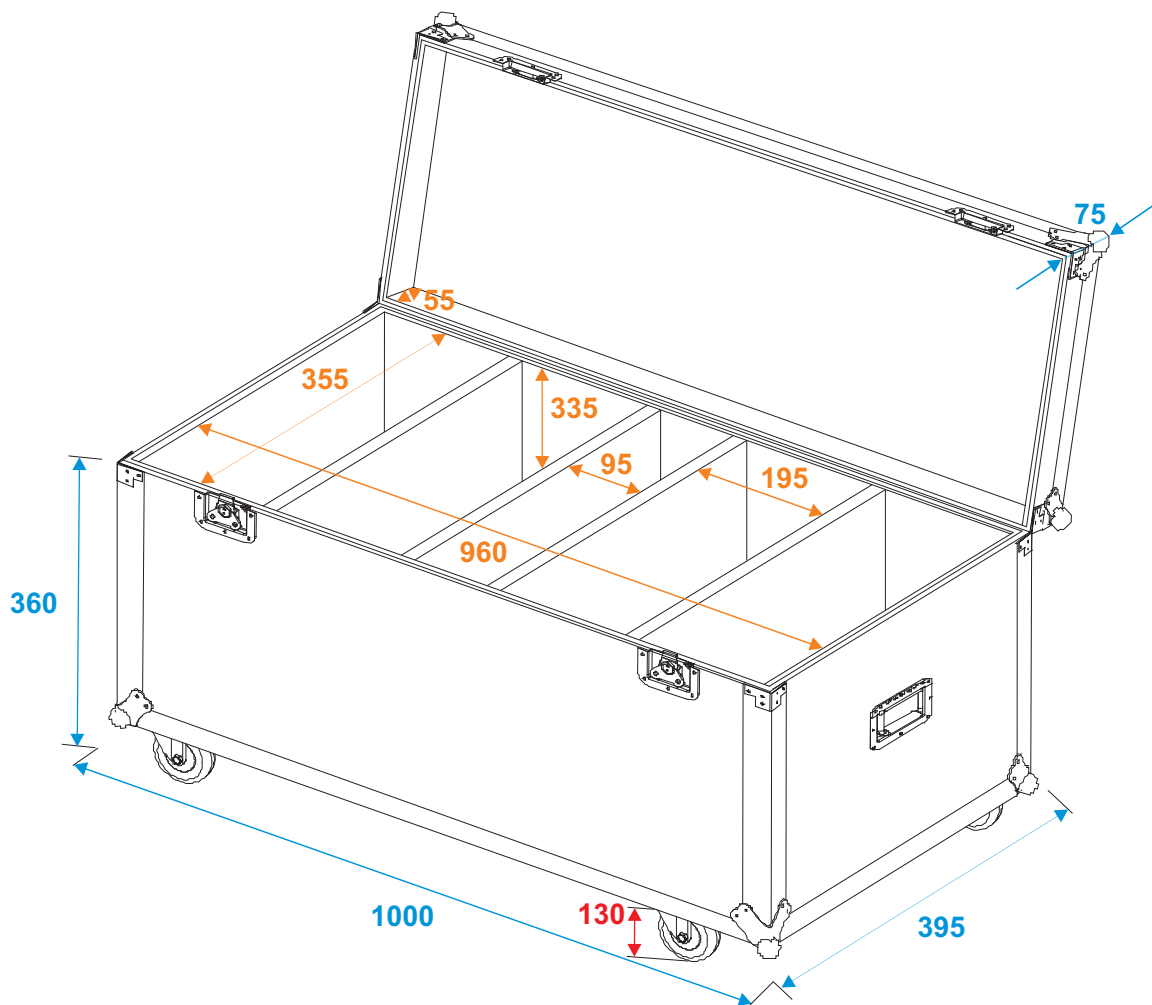

Flightcase

31001205

Flightcase Profi for 4x PMC-16

*all dimensions in millimeters