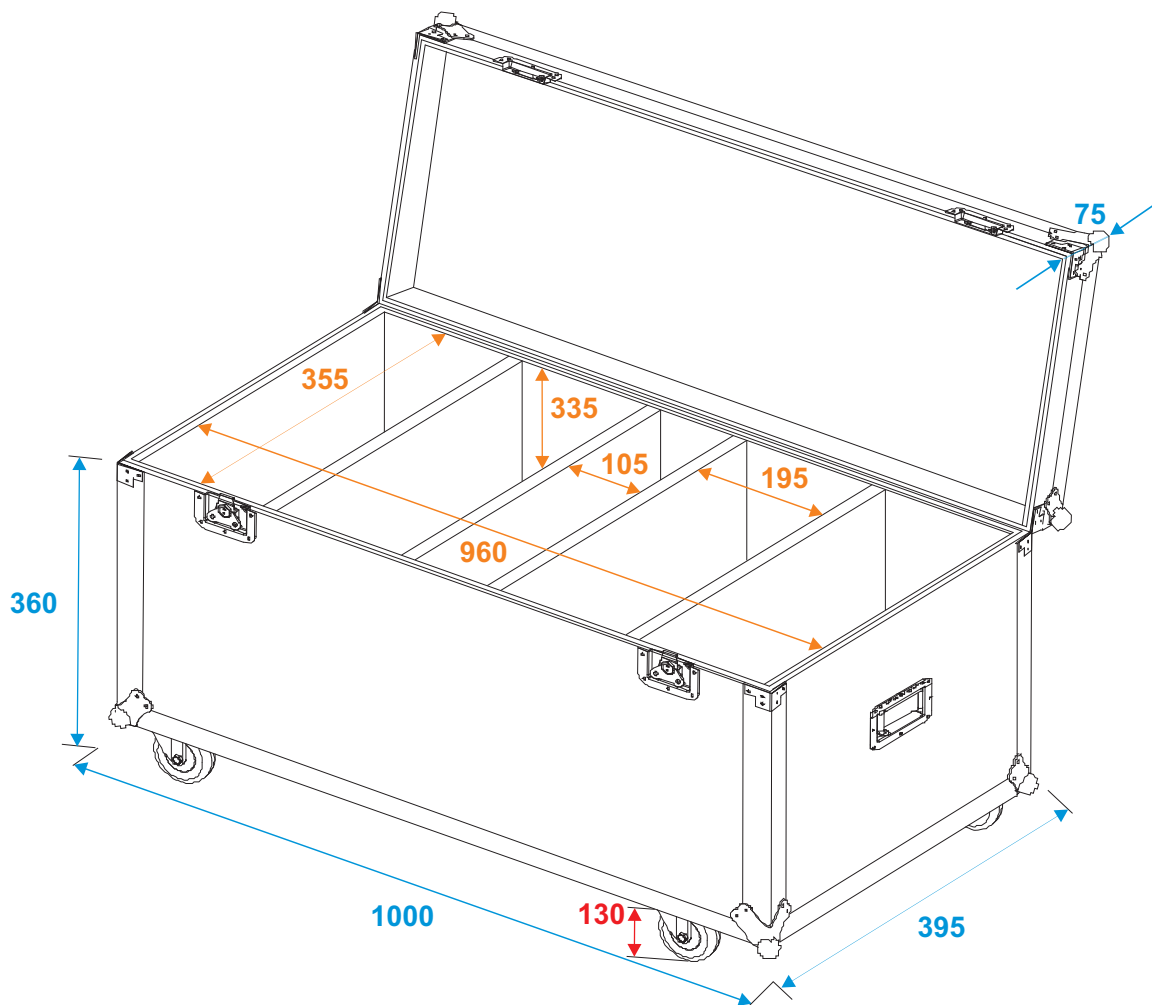

# Flightcase

**31001205** Flightcase Profi for 4x PMC-16

\*all dimensions in millimeters