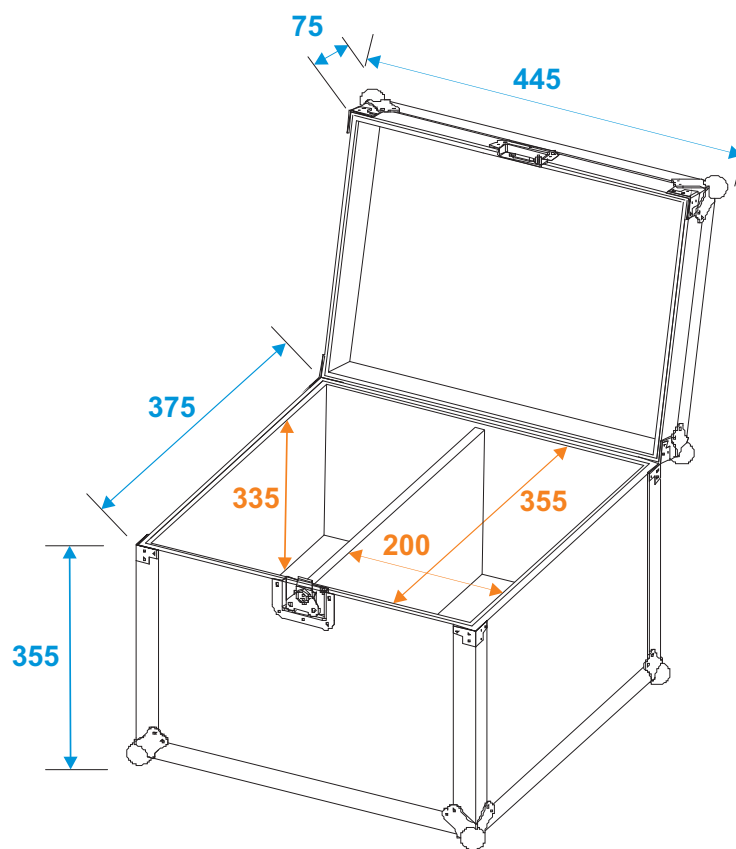

Flightcase

31001200 Flightcase Profi for 2x PMC-16

*all dimensions in millimeters