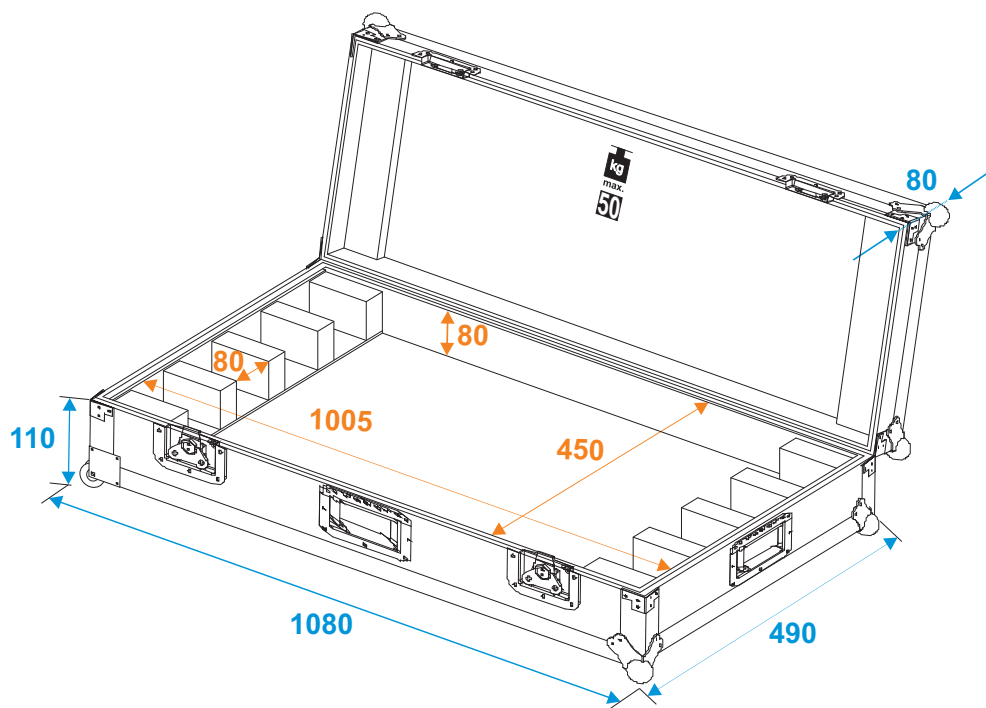

Flightcase

31001160 Flightcase for 4x LED IP T1000

*all dimensions in millimeters