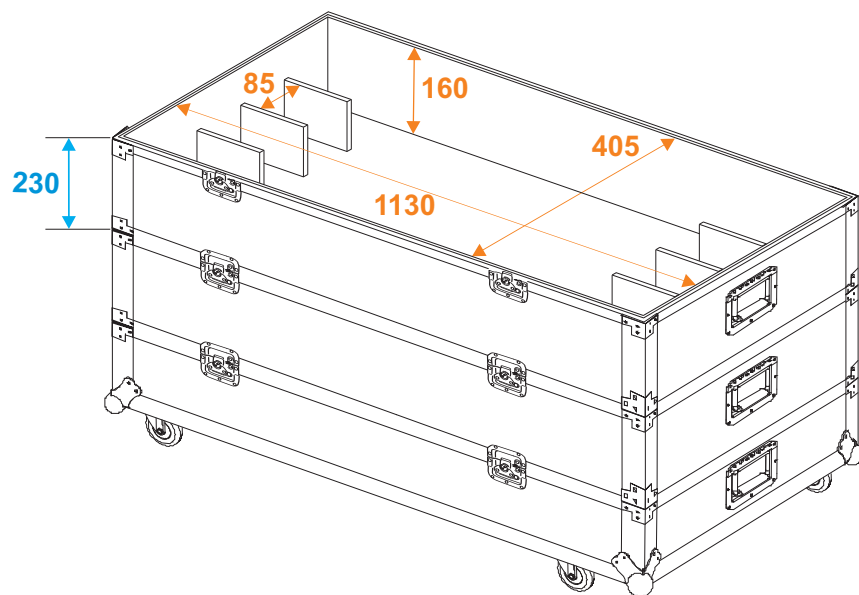

Flightcase

31001090 Flightcase for 3x4 LED Bar size L

*all dimensions in millimeters