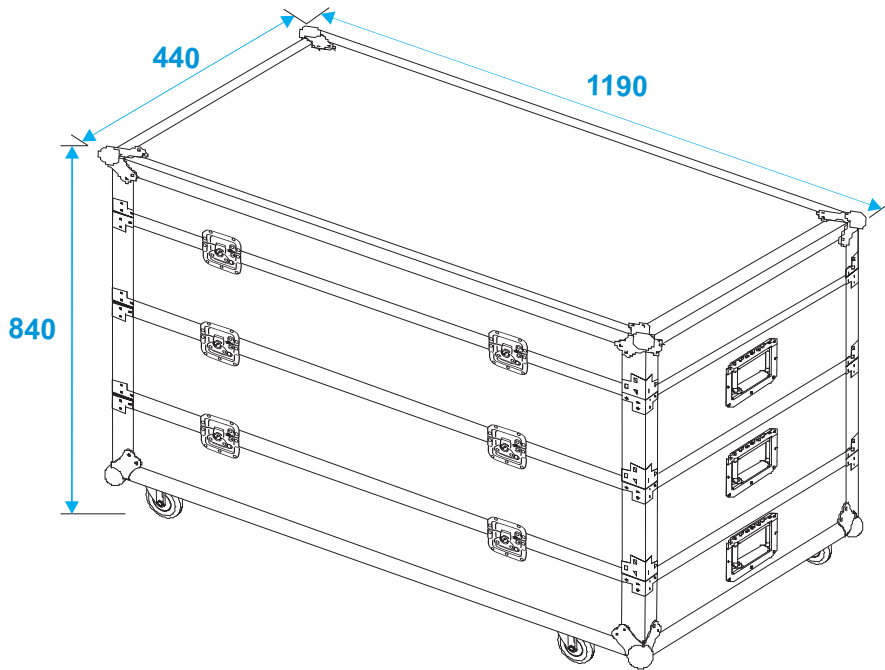

Flightcase

31001090 Flightcase for 3x4 LED Bar size L

*all dimensions in millimeters