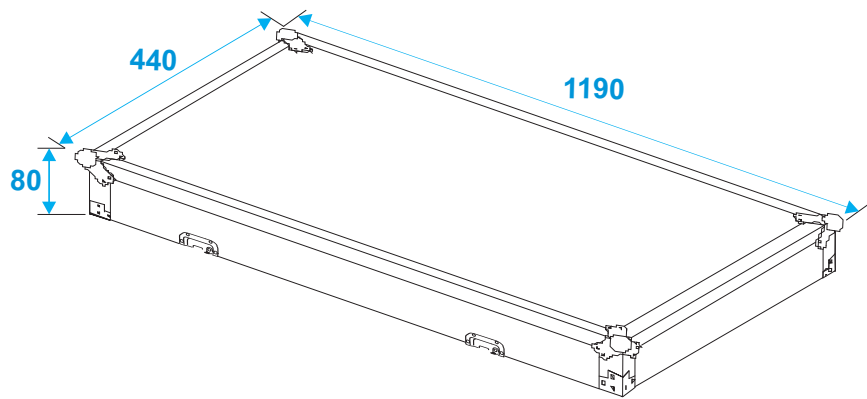

Flightcase

31001090 Flightcase for 3x4 LED Bar size L

*all dimensions in millimeters