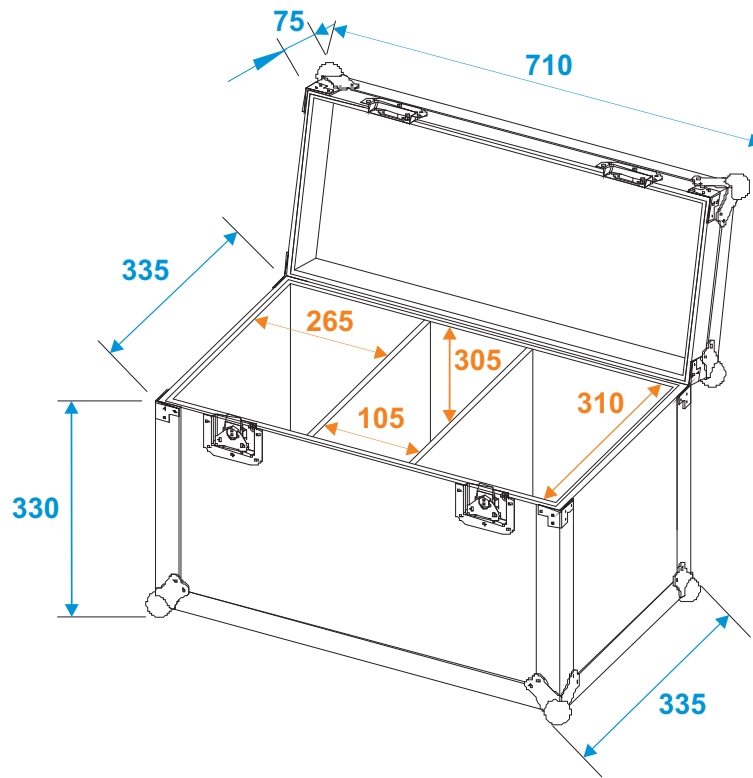

Flightcase

31001080 Flightcase for 2x TMH-30/40/60

*all dimensions in millimeters