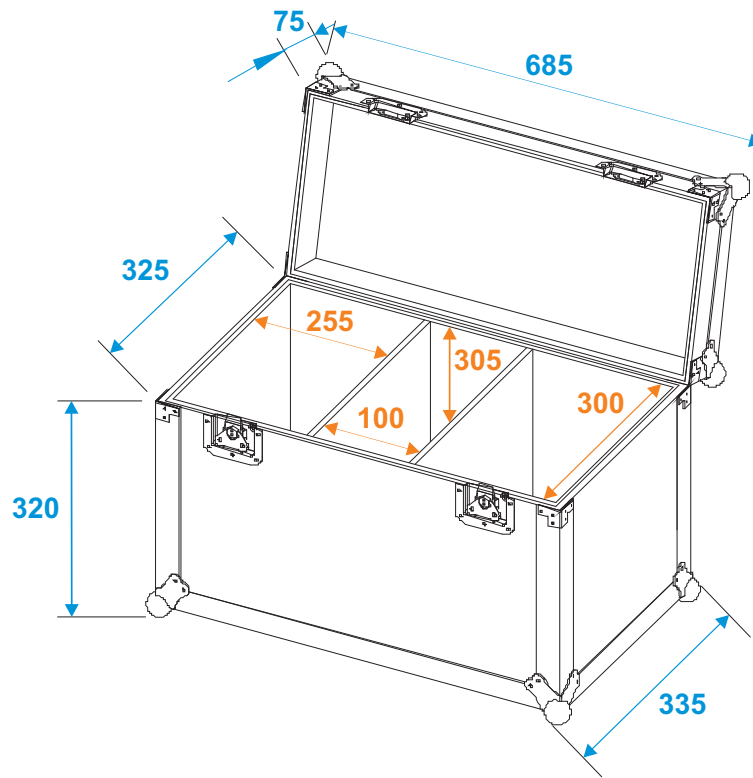

Flightcase

31001080 Flightcase for 2x TMH-30/40/60

*all dimensions in millimeters