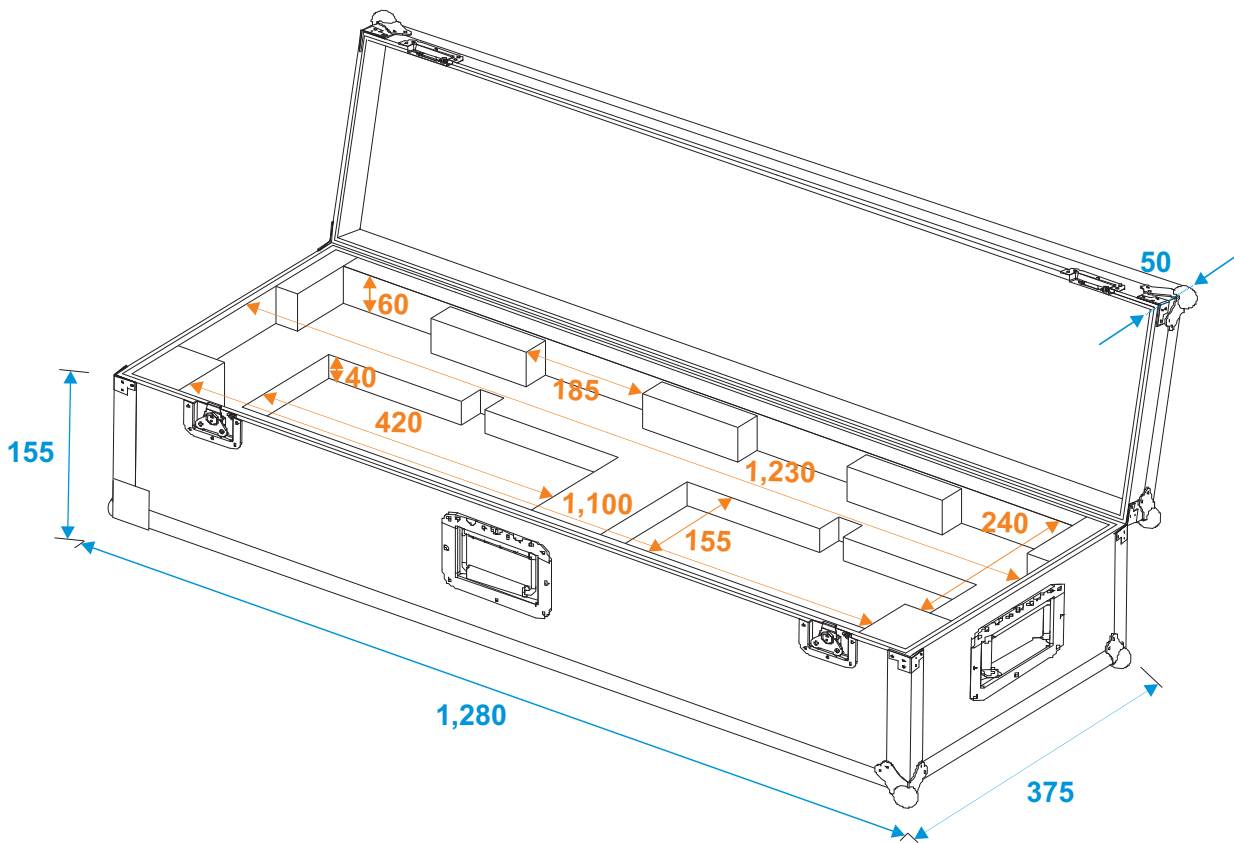

Flightcase

31001070 Flightcase for KLS compact lightsets

*all dimensions in millimeters