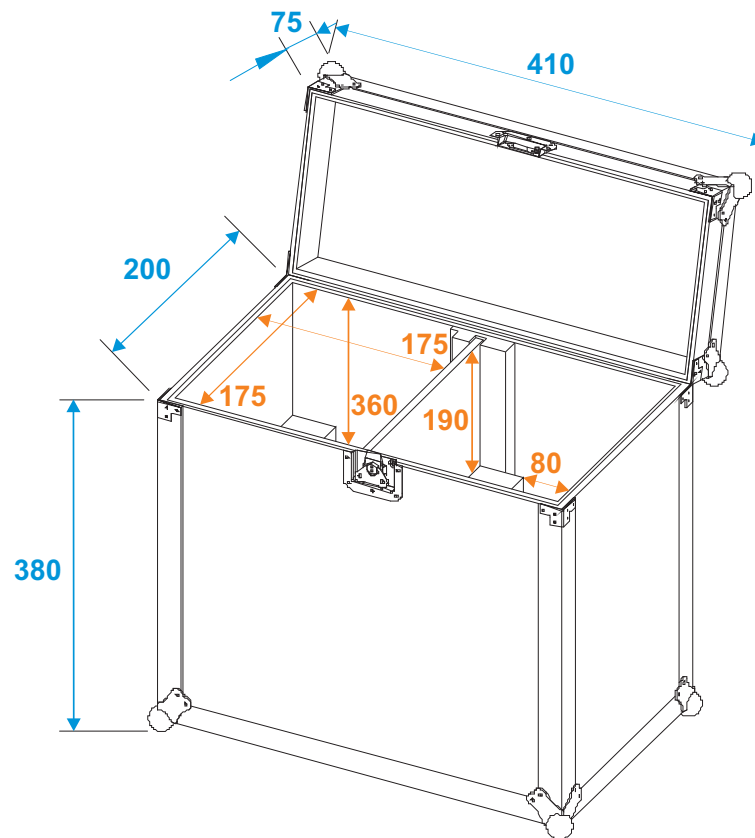

Flightcase

31001063 Flightcase f.2x TMH-6/7/8/9/PK with clamp

*all dimensions in millimeters