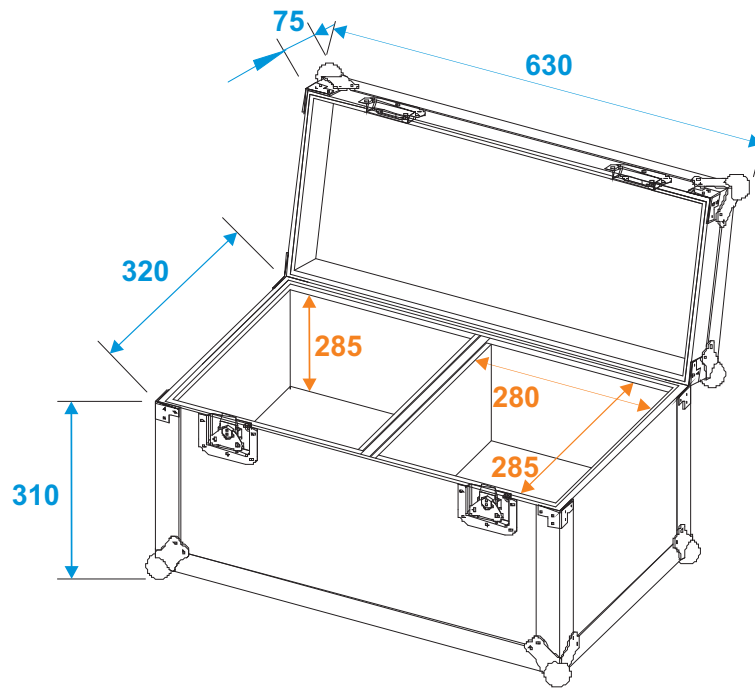

Flightcase

31001060 Flightcase for 2x TMH

*all dimensions in millimeters