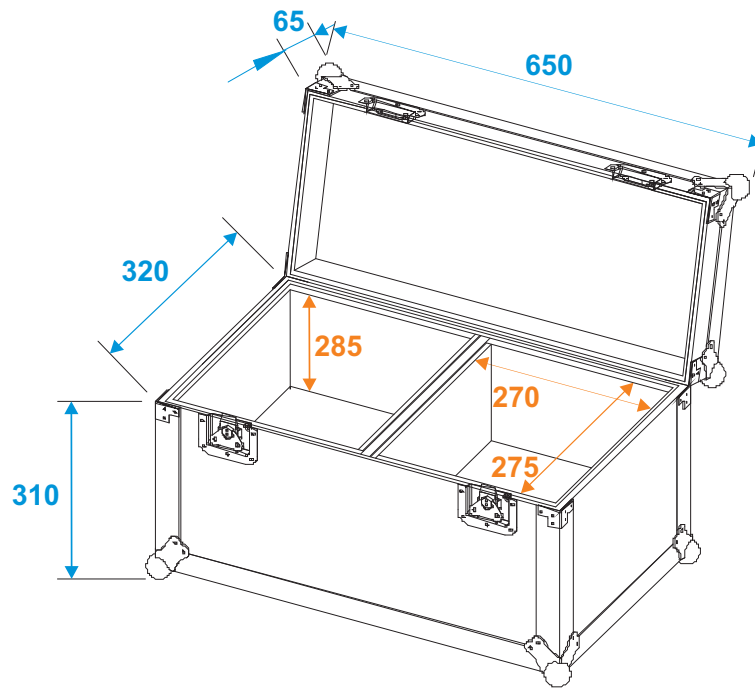

Flightcase

31001060 Flightcase for 2x TMH

*all dimensions in millimeters