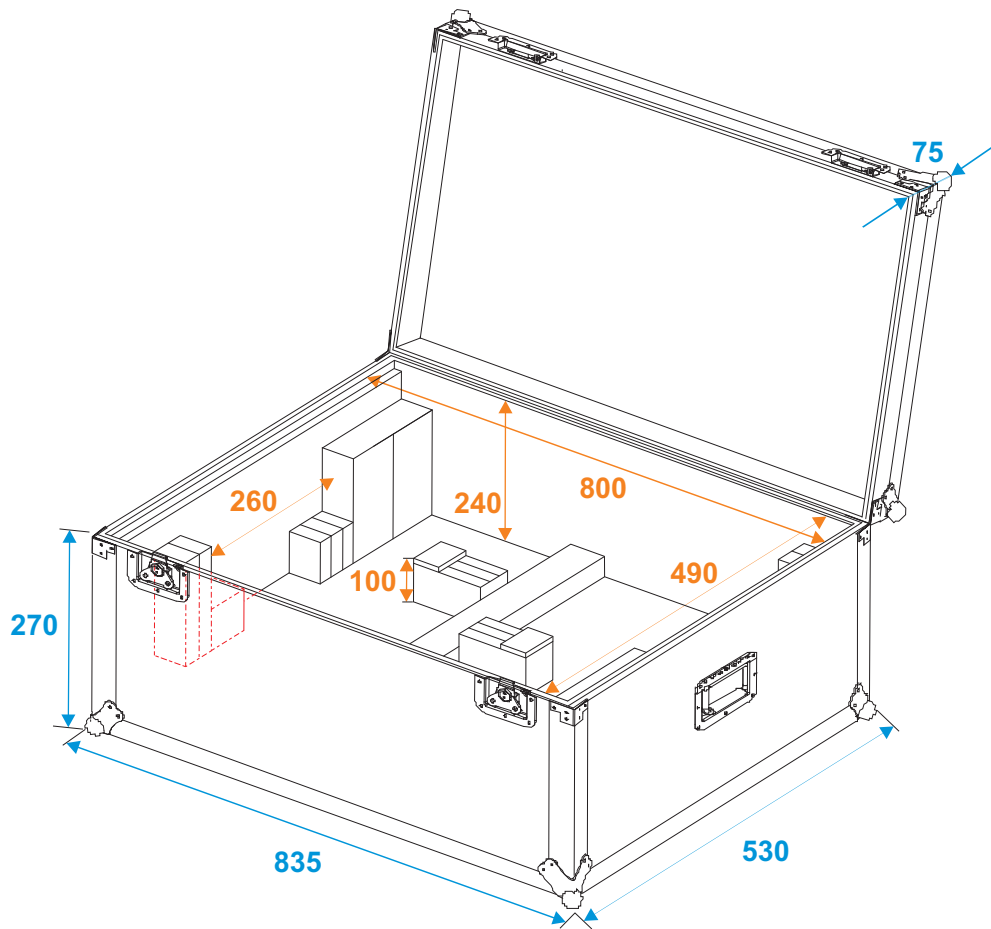

Flightcase

31001010 Flightcase for 2x TSL-300/TSL-400

*all dimensions in millimeters