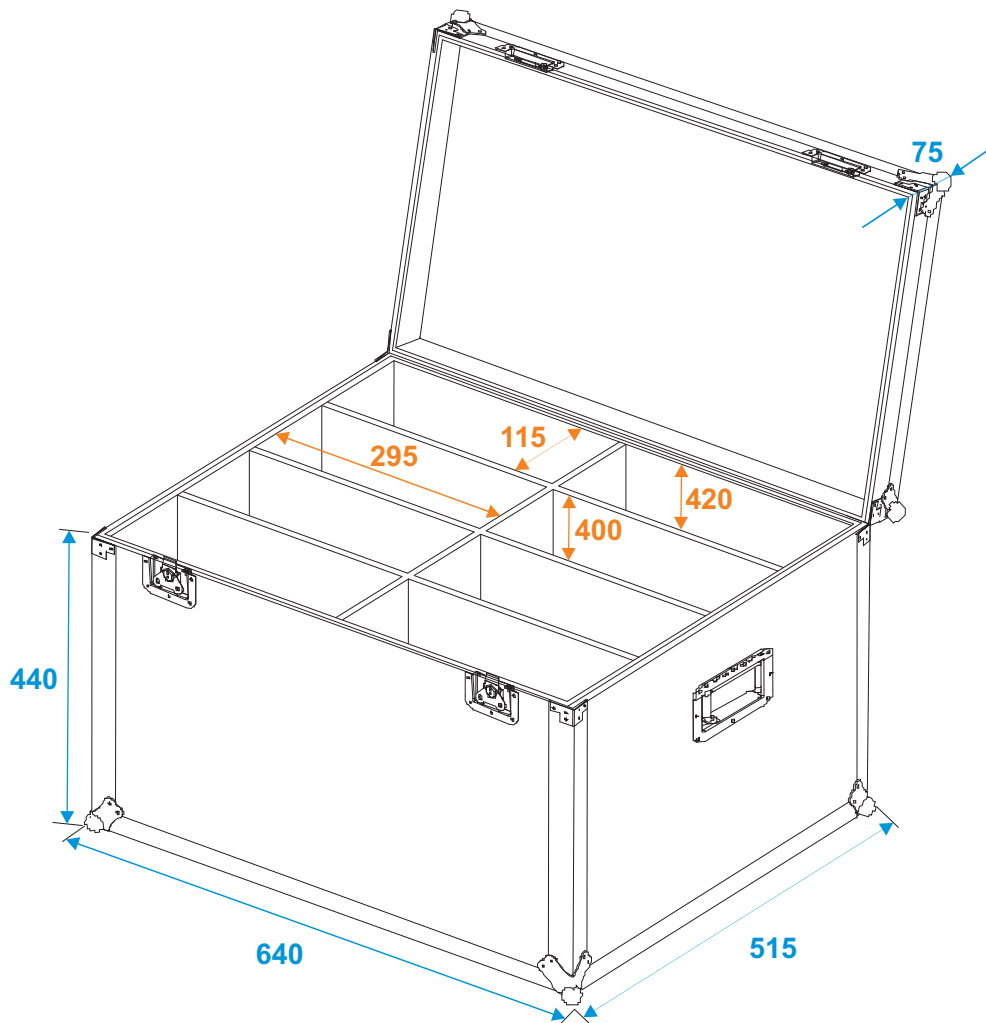

Flightcase

31000911 Flightcase for 8x SLS, size L

*all dimensions in millimeters