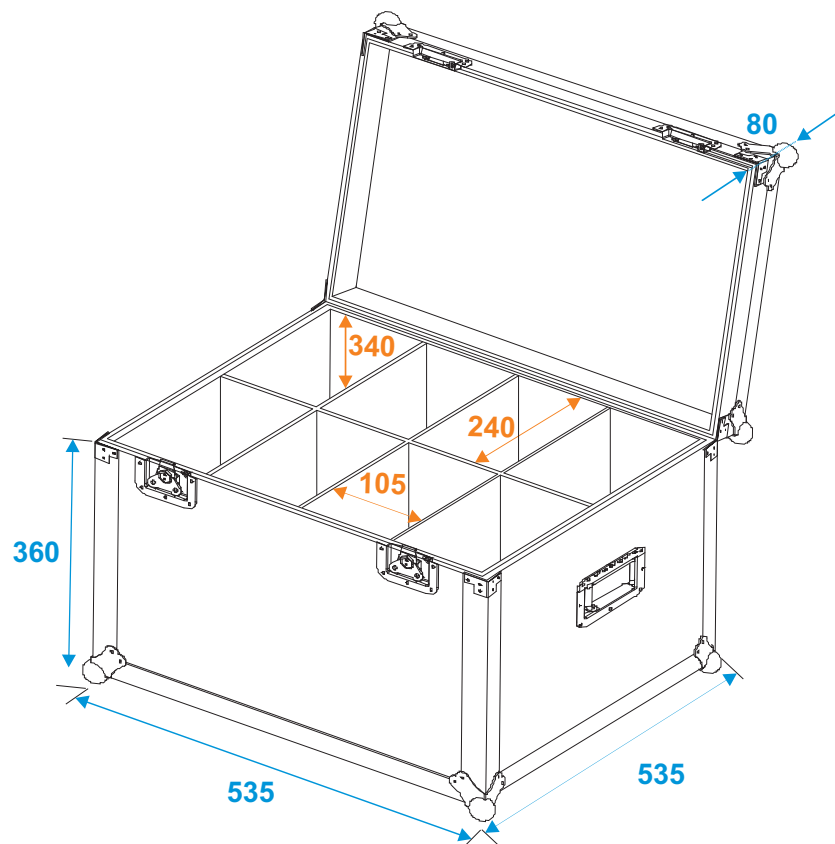

Flightcase

31000901 Flightcase for 8x SLS

*all dimensions in millimeters