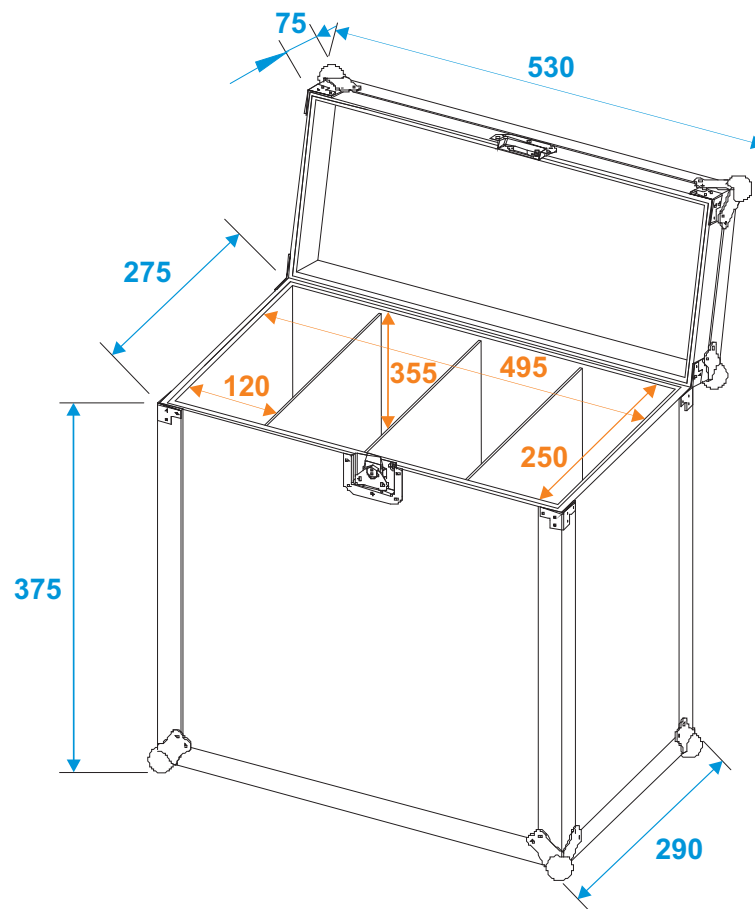

Flightcase

31000900 Flightcase for SLS, size M

*all dimensions in millimeters