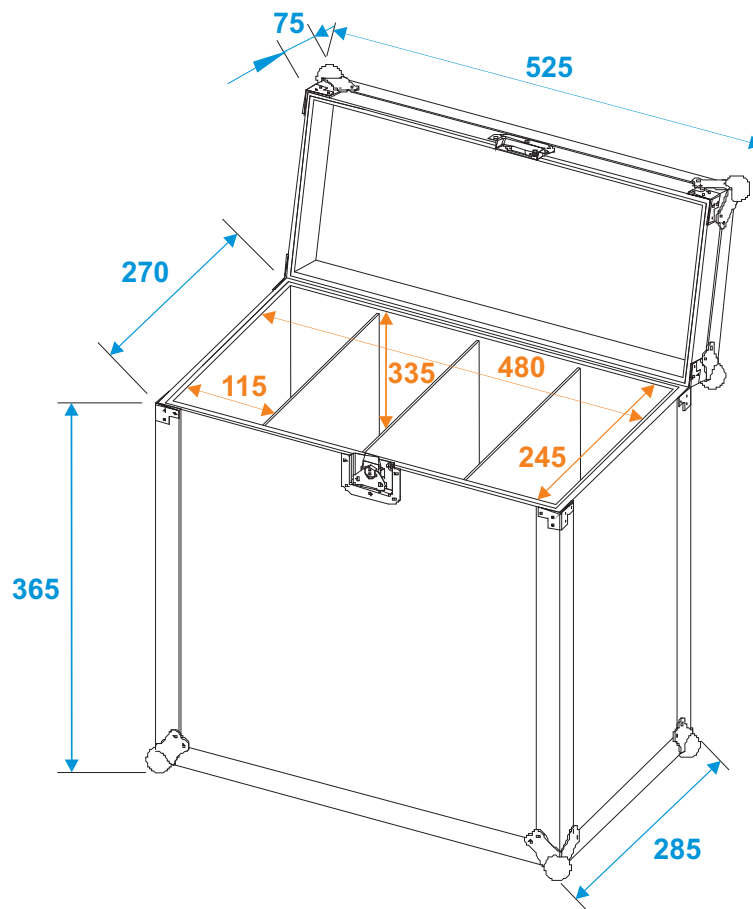

Flightcase

31000900 Flightcase for SLS, size M

*all dimensions in millimeters