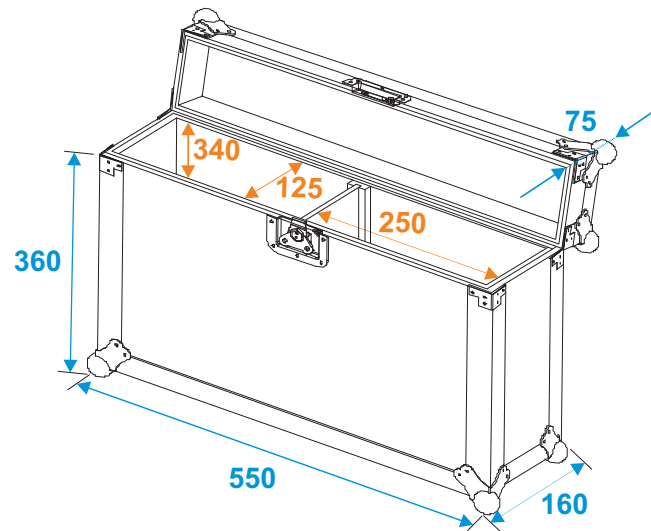

# Flightcase

**31000899** Flightcase for 2x SLS, size M

\*all dimensions in millimeters