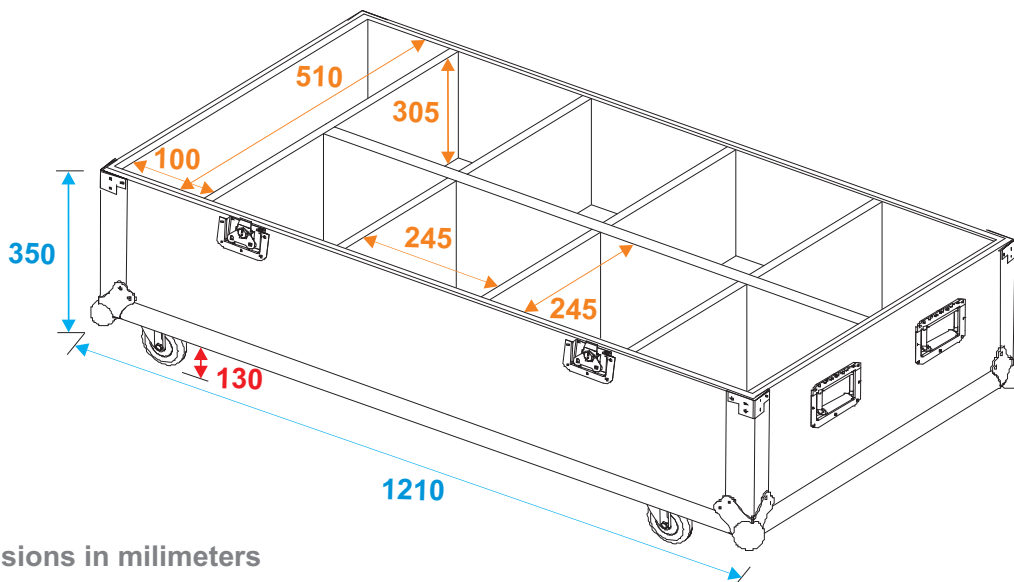

Flightcase

31000818 Flightcase T-16 for 16xPAR56/64/ML-56

*all dimensions in millimeters