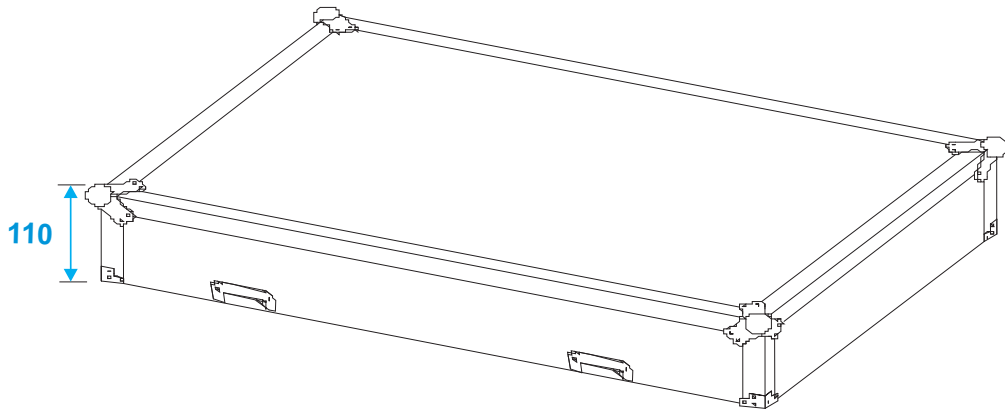

Flightcase

31000818 Flightcase T-16 for 16xPAR56/64/ML-56

*all dimensions in millimeters