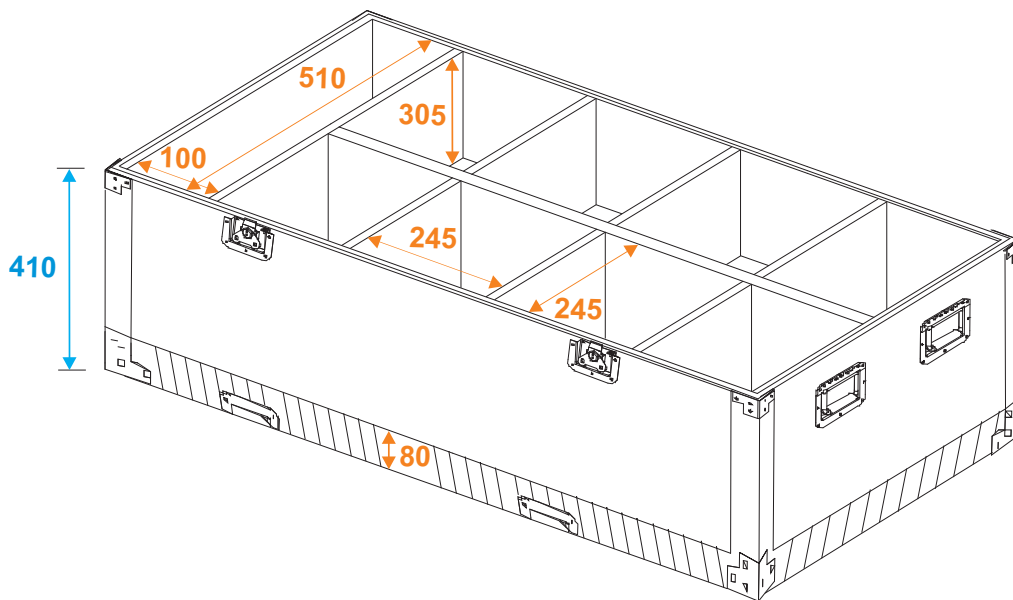

Flightcase

31000818 Flightcase T-16 for 16xPAR56/64/ML-56

*all dimensions in millimeters