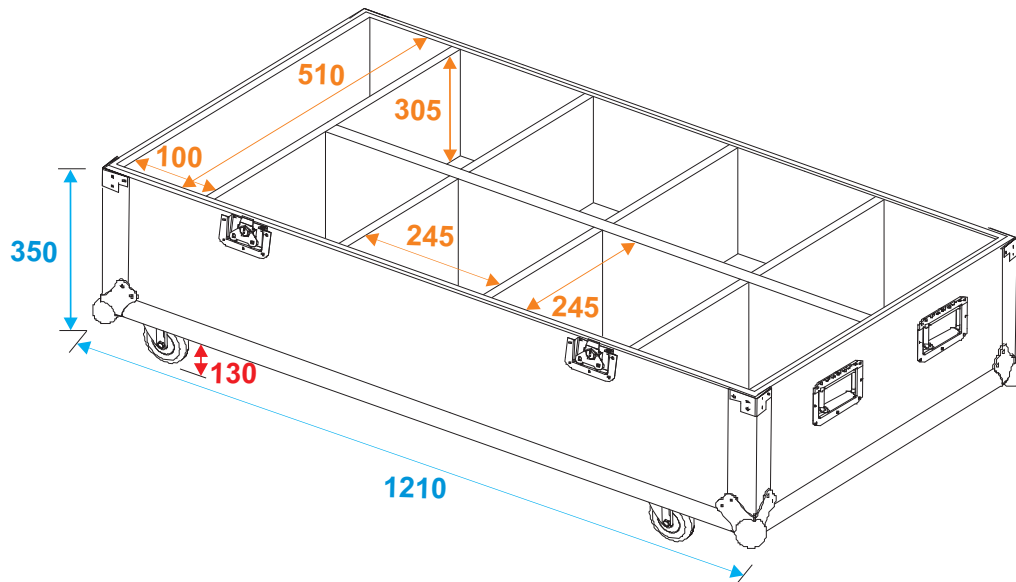

# Flightcase

**31000816** Base section transport case T-16 with lid

\*all dimensions in millimeters