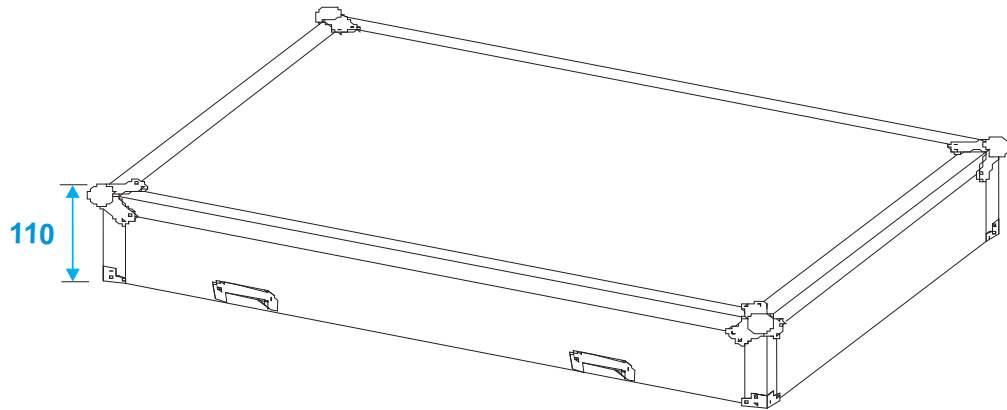

# Flightcase

**31000816** Base section transport case T-16 with lid

\*all dimensions in millimeters