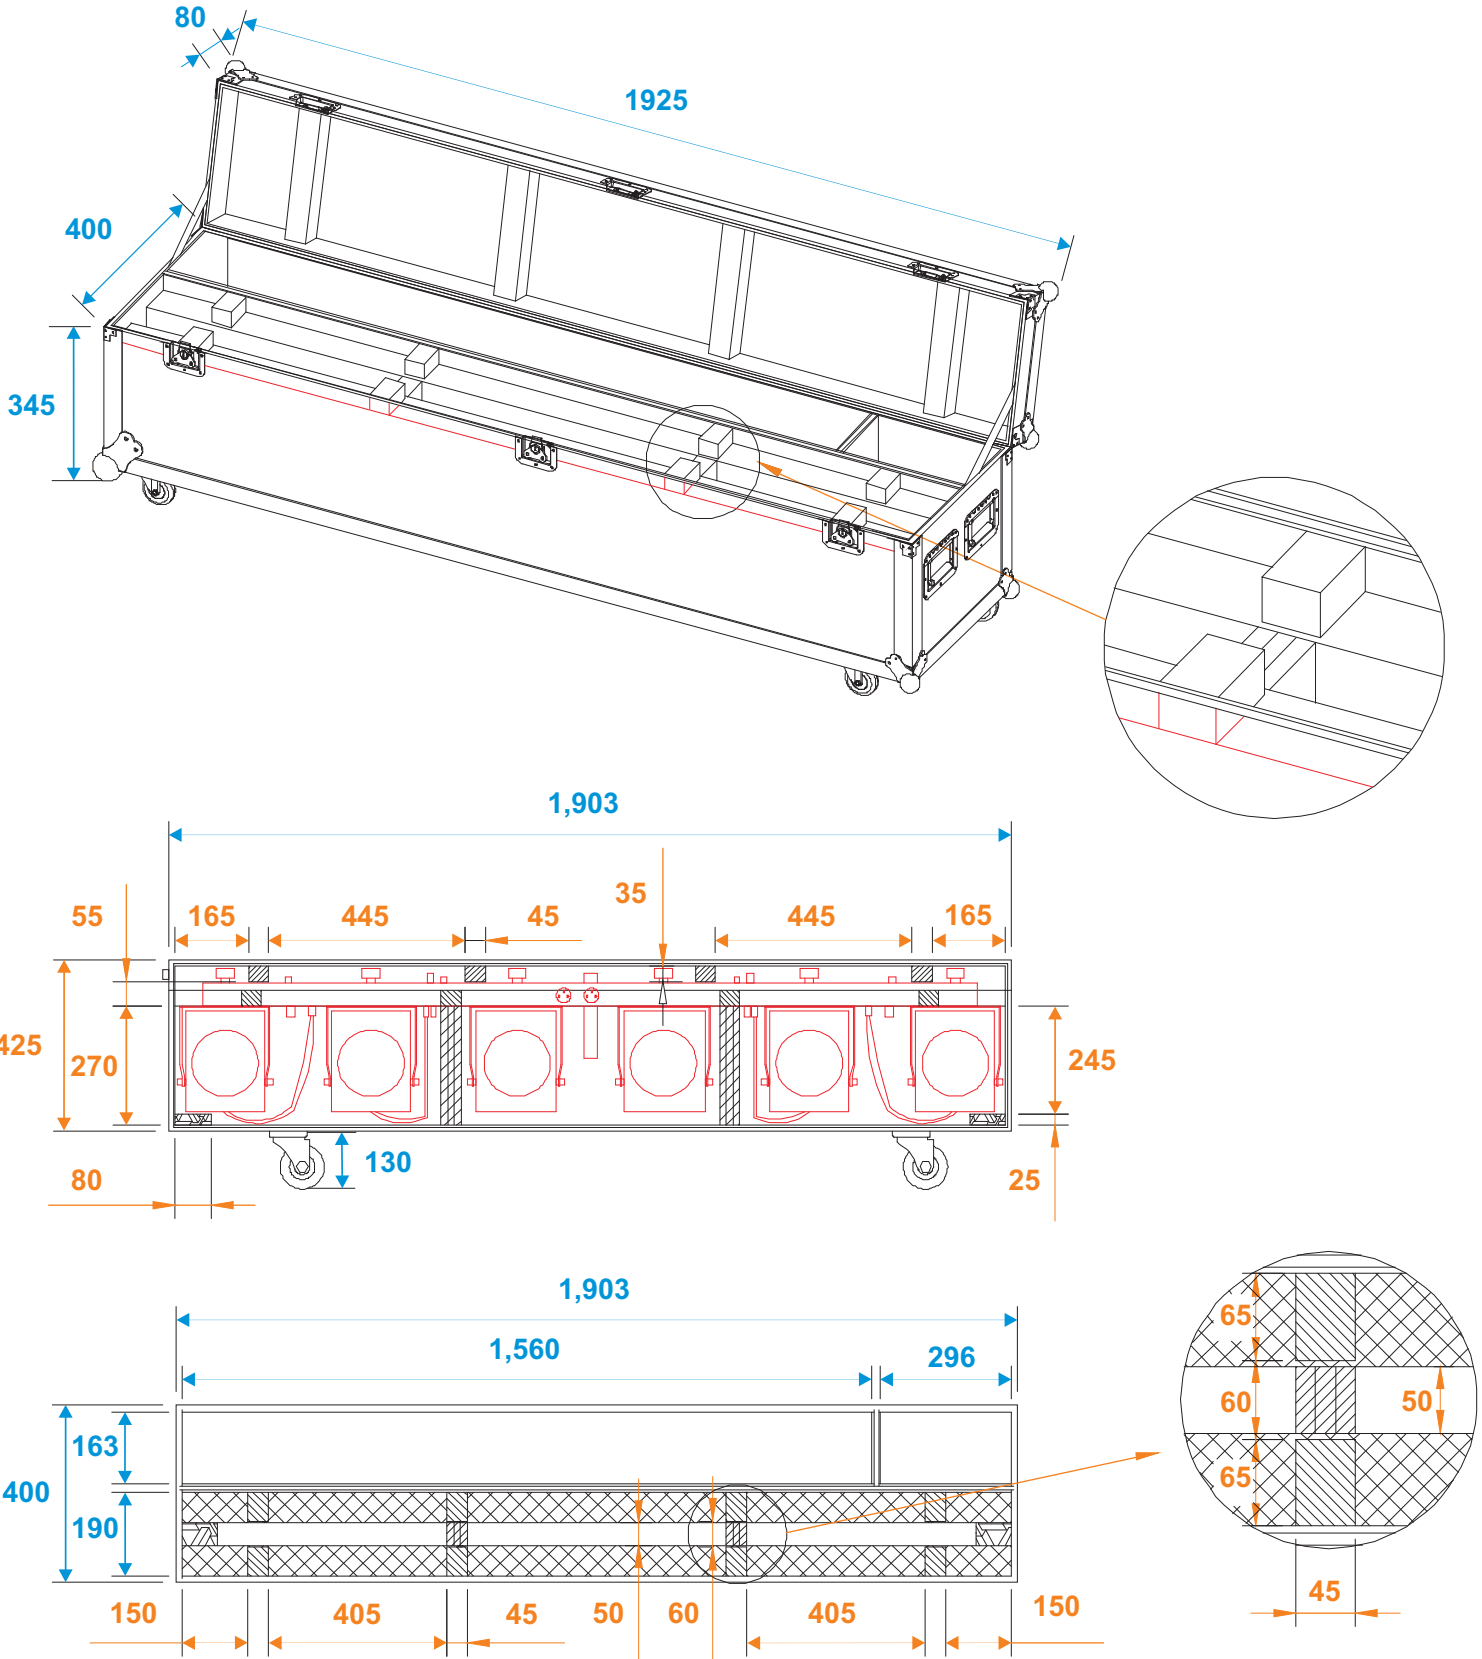

Flightcase

31000635 Flightcase for LED KLS-406

*all dimensions in millimeters