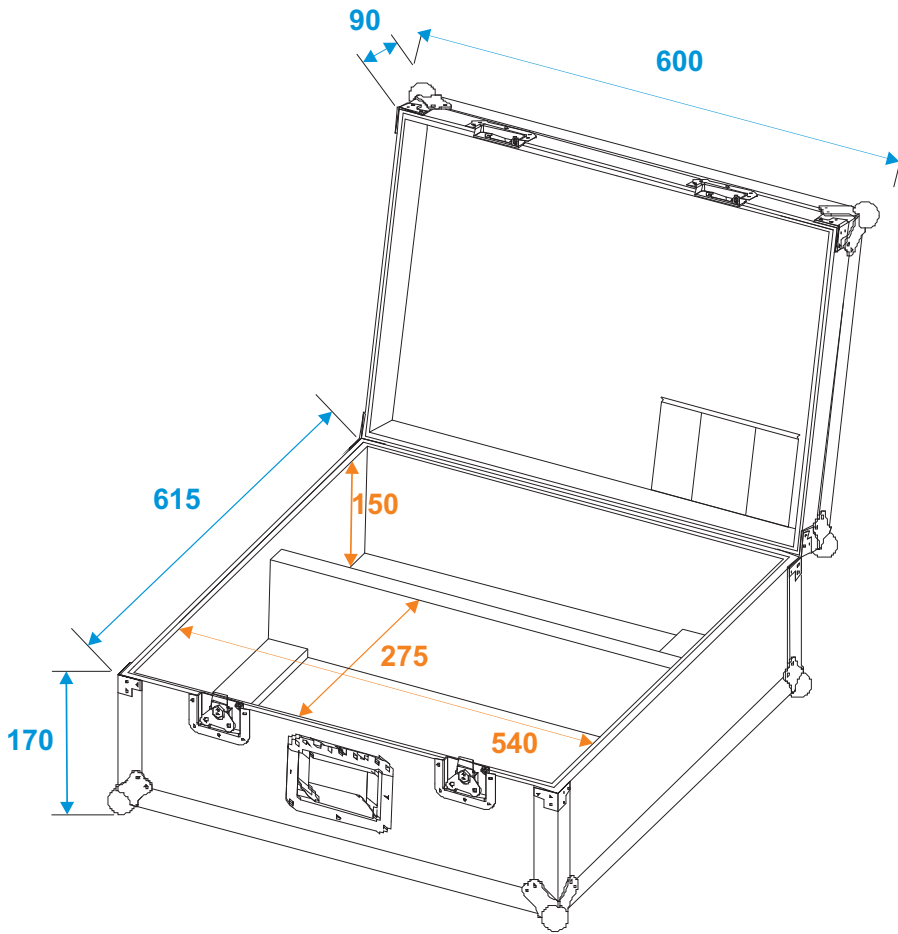

Flightcase

31000610 Flightcase for 2x TS-150/TS-7/TS-255

*all dimensions in millimeters