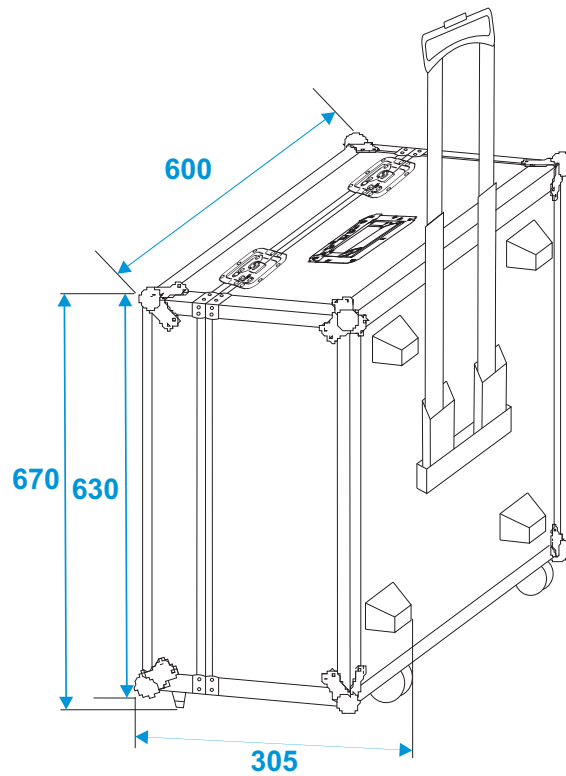

Flightcase

31000610 Flightcase for 2x TS-150/TS-7/TS-255

*all dimensions in millimeters