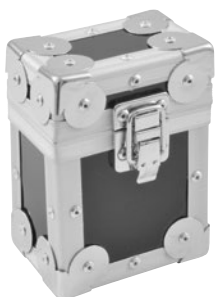

ROADINGER Cigarette case, bk

Mini case

- Suitable for one cigarette pack
- High-quality spring lock

No. 30110110