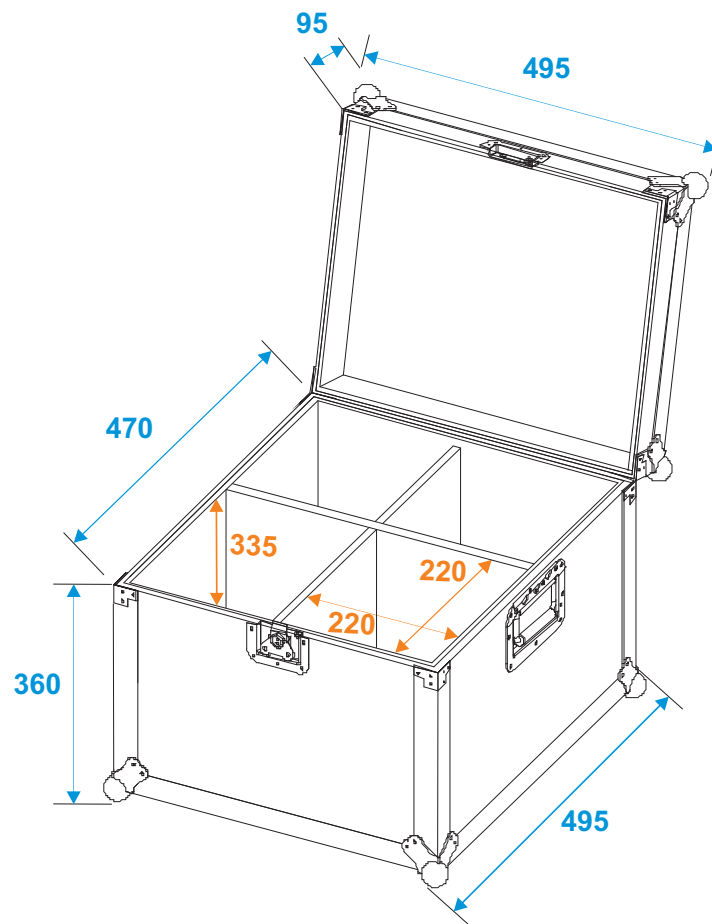

Flightcase

31000565 Flightcase EP-56 for 4x PAR-56 spot, long

*all dimensions in millimeters