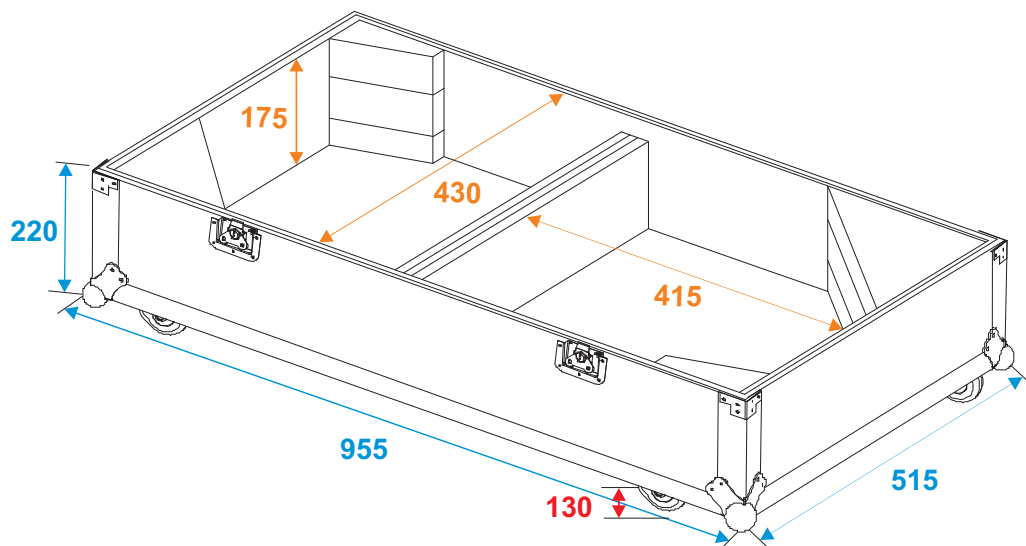

# Flightcase

**31000451** Flightcase for 2x PAS-215

\*all dimensions in millimeters