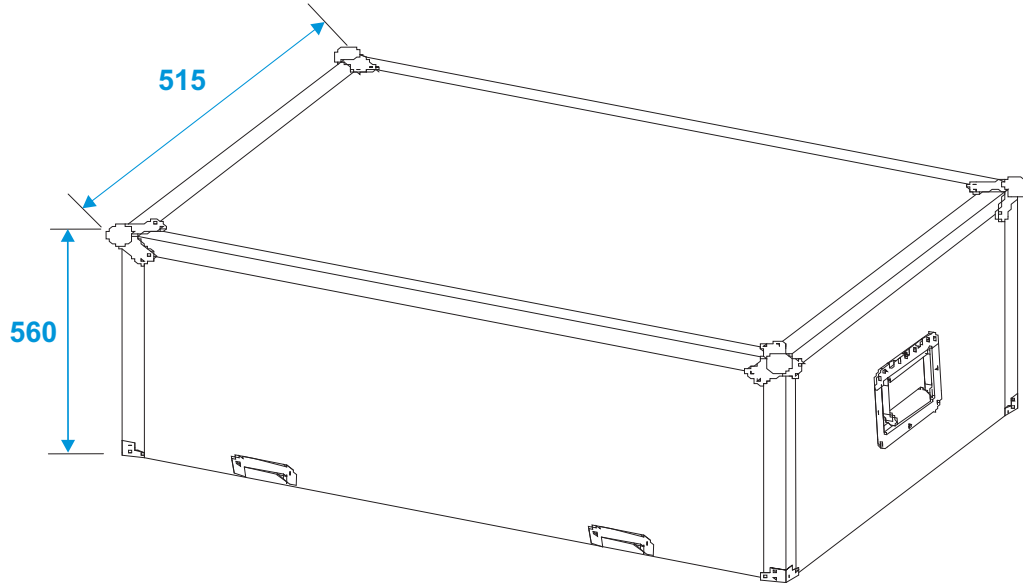

# Flightcase

**31000451** Flightcase for 2x PAS-215

\*all dimensions in millimeters