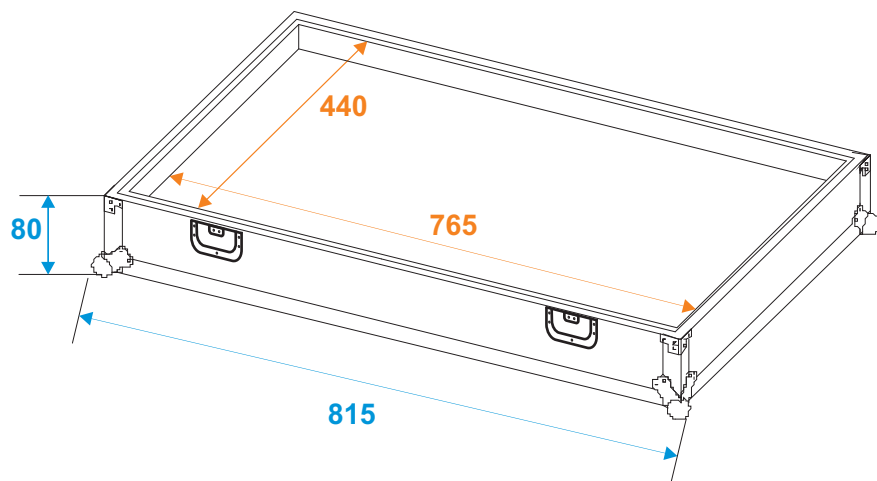

Flightcase

3100042D Transportcase for effect pedals medium

*all dimensions in millimeters