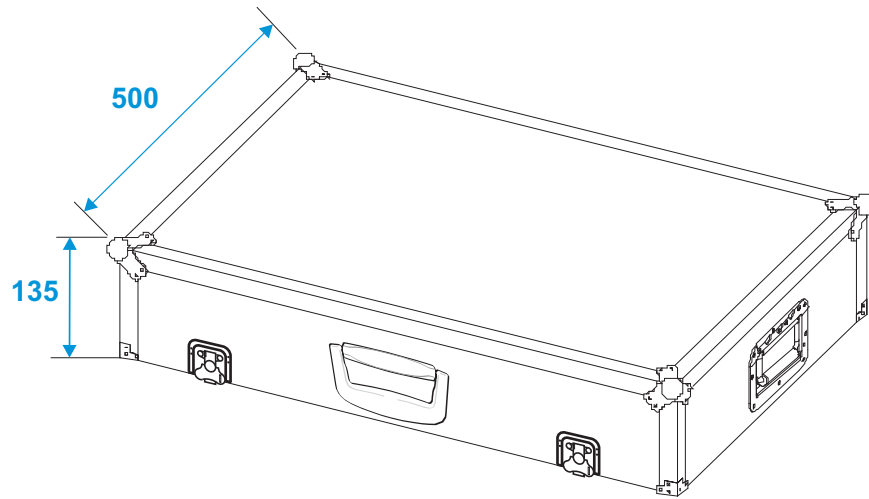

Flightcase

3100042D Transportcase for effect pedals medium

*all dimensions in millimeters