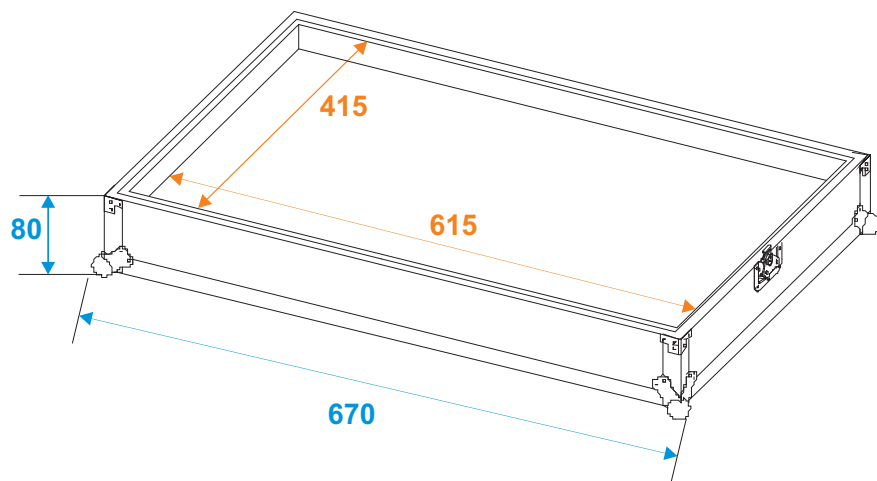

Flightcase

3100042C Transportcase for effect pedals small

*all dimensions in millimeters