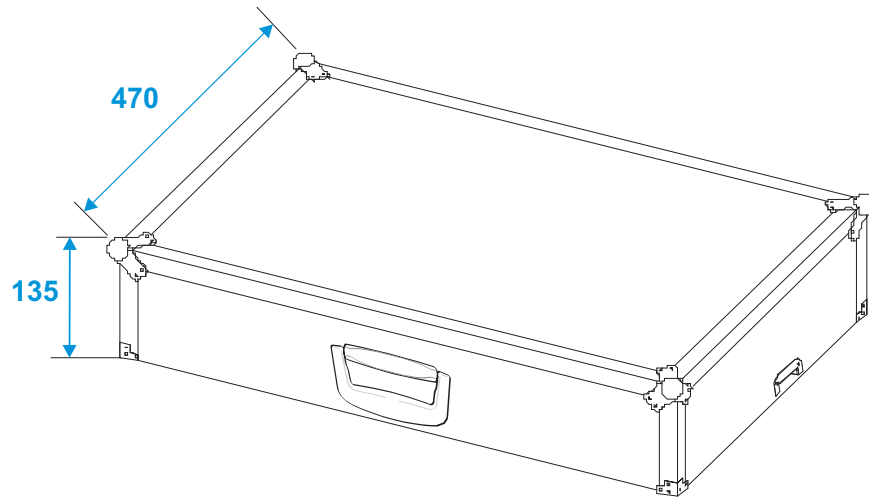

Flightcase

3100042C Transportcase for effect pedals small

*all dimensions in millimeters