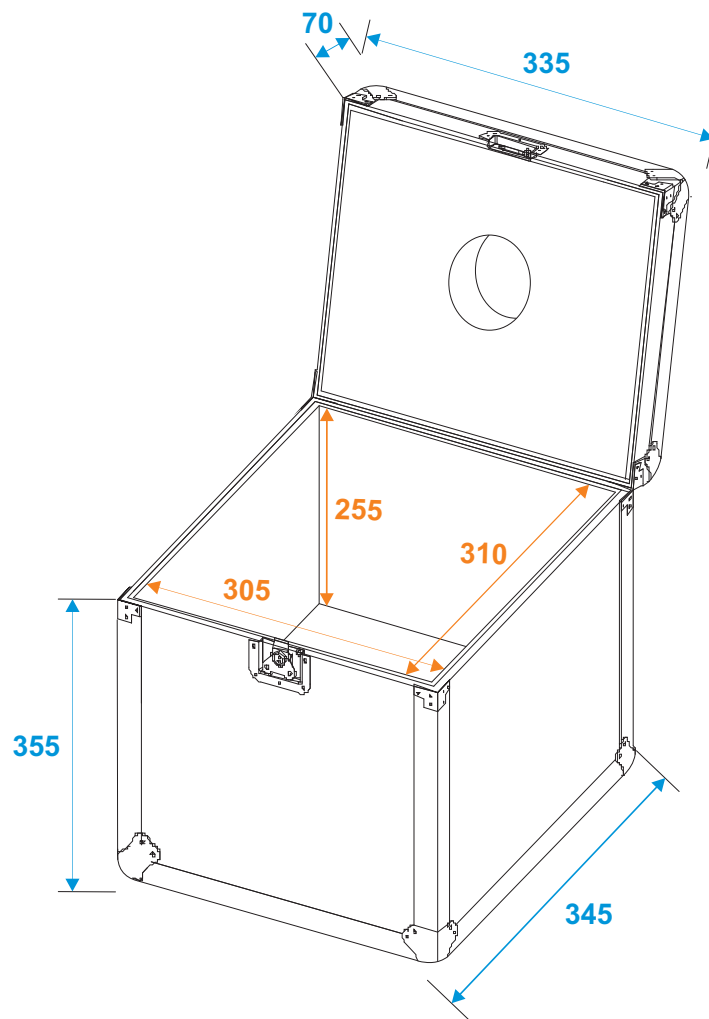

Flightcase

31000429 Flightcase for Mirror ball 30cm

*all dimensions in millimeters