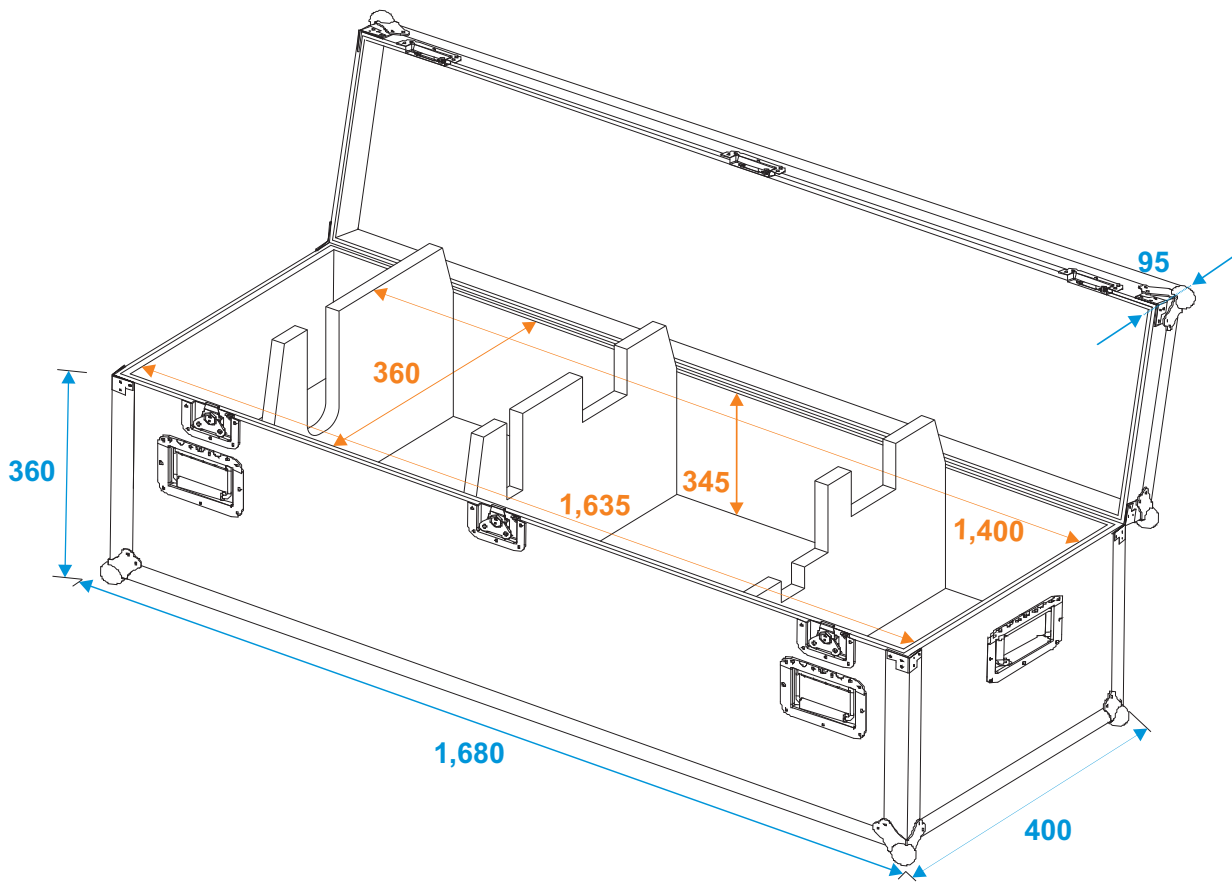

Flightcase

31000315 Flightcase for KLS-20

*all dimensions in millimeters