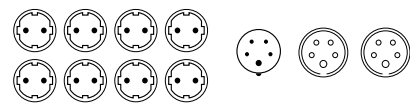

EUROLITE SBP-3280 Power Distributor

Power distributor 1 x 32 A, 1 x 16 A, 8 x 230 V