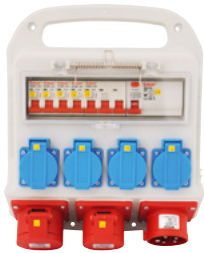

No. 30240310

**EUROLITE SB-4 Power Distributor**

Practical 4-fold distributor without cables

No. 30240410

**EUROLITE SB-6 Power Distributor**

Practical 6-fold distributor without cables

IP44

No. 30245581

**EUROLITE SBPO-1640B Power Distributor**

Power distributor with RCD 16 A

IP44

No. 30245585

**EUROLITE SBPO-3240 Power Distributor**

Power distributor with RCD 32 A

No. 30245501

**EUROLITE SBP-1610 Power Distributor**

Power distributor 2 x 16 A, 4 x 230 V

No. 30245521

**EUROLITE SBP-3210K Power Distributor**

Power distributor 3 x 32 A, 1 x 16 A, 3 x 230 V

No. 30245541

**EUROLITE SBP-3240K Power Distributor**

Power distributor 1 x 32 A, 2 x 16 A, 4 x 230 V

No. 30245561

**EUROLITE SBP-3280 Power Distributor**

Power distributor 1 x 32 A, 1 x 16 A, 8 x 230 V

No. 30248010

**EUROLITE SB-42/19 Power Distributor**

Practical distributor in 483 mm housing (19")

No. 30248300