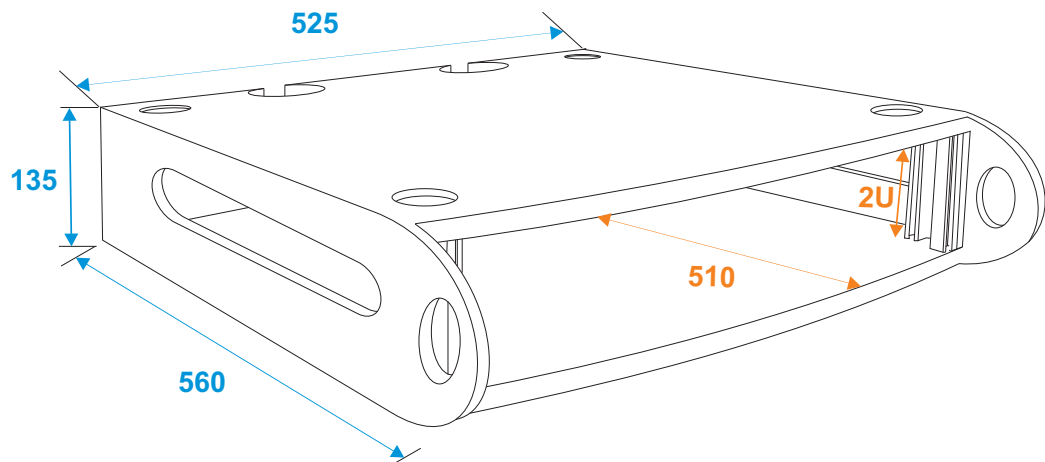

# Flightcase

**30128960** Rack unit 2U

\*all dimensions in millimeters