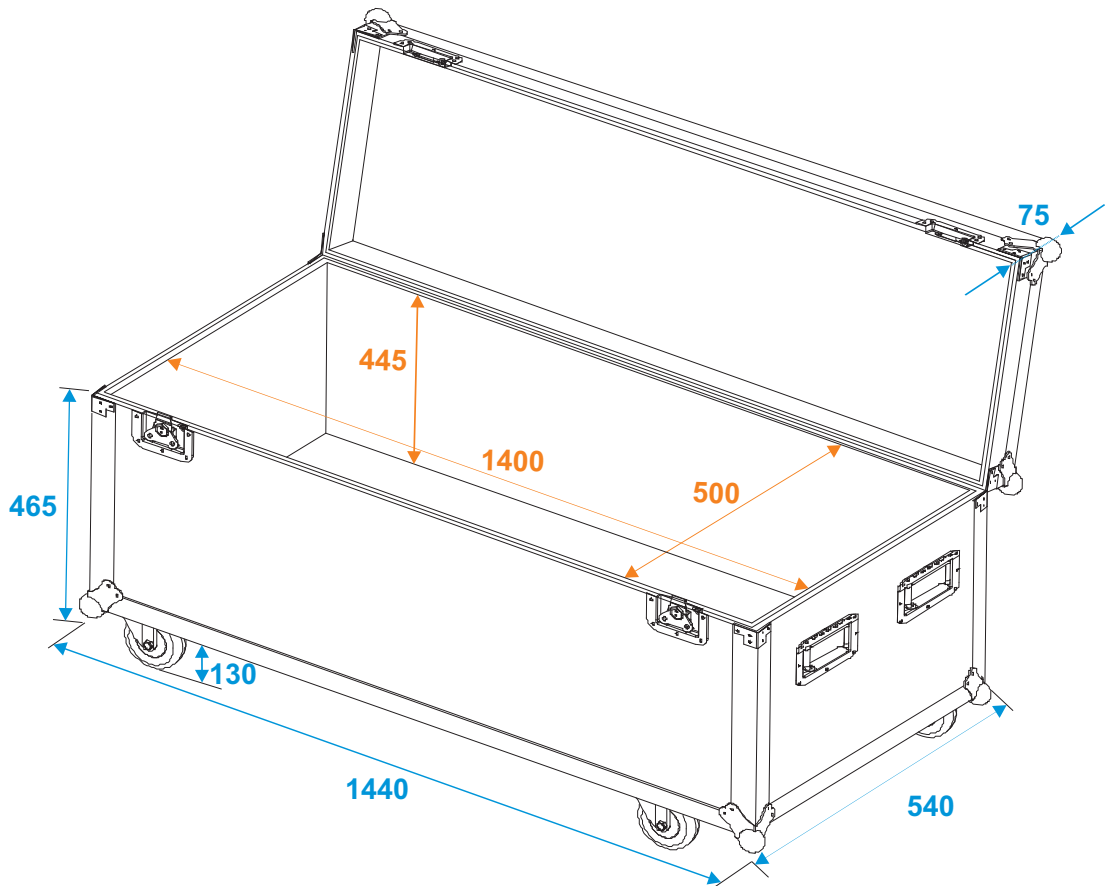

Flightcase

30127035 Universal case Profi

*all dimensions in millimeters