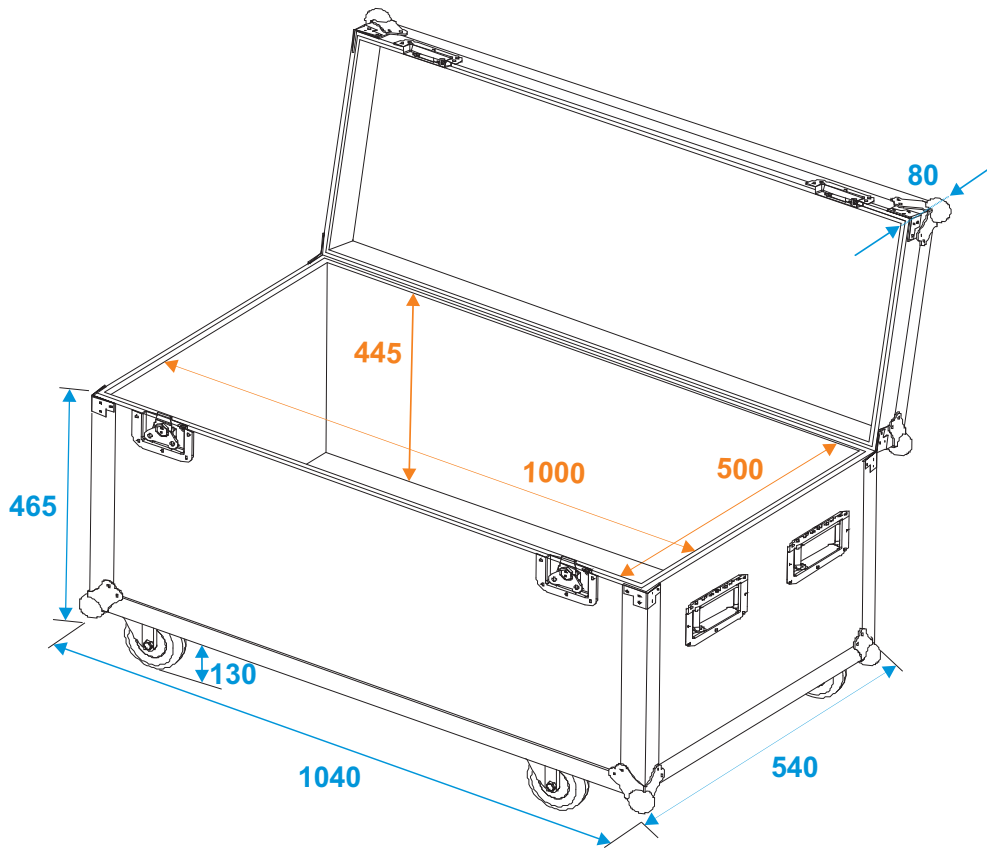

Flightcase

30127025 Universal case Profi

*all dimensions in millimeters