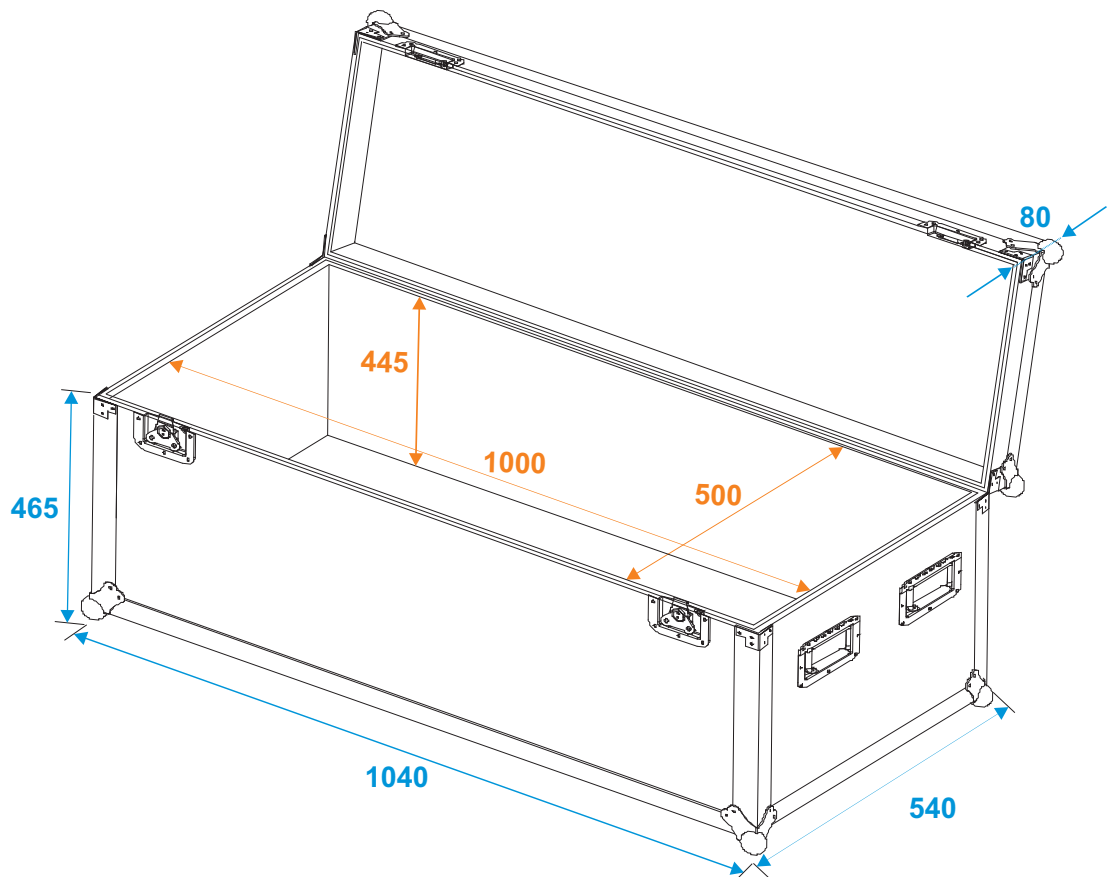

Flightcase

30127010 Universal case Profi

*all dimensions in millimeters