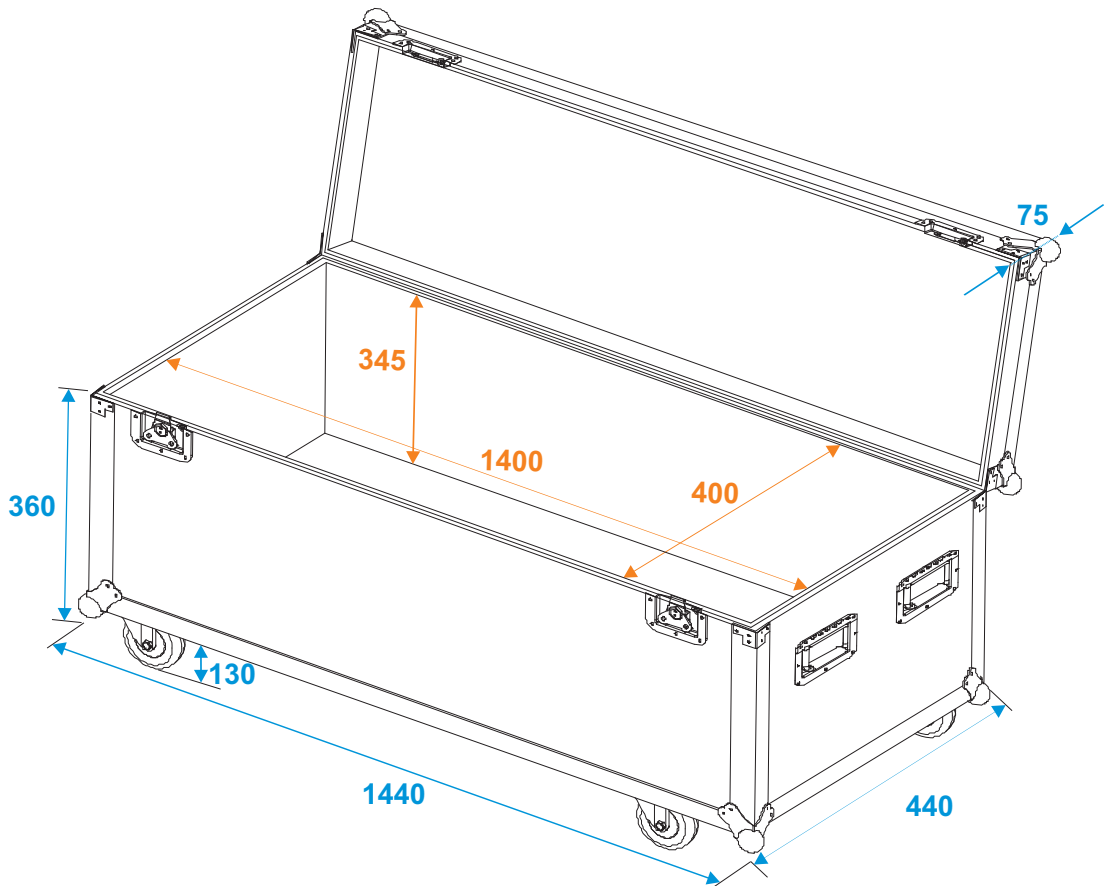

Flightcase

30126935 Universal case Profi

*all dimensions in millimeters