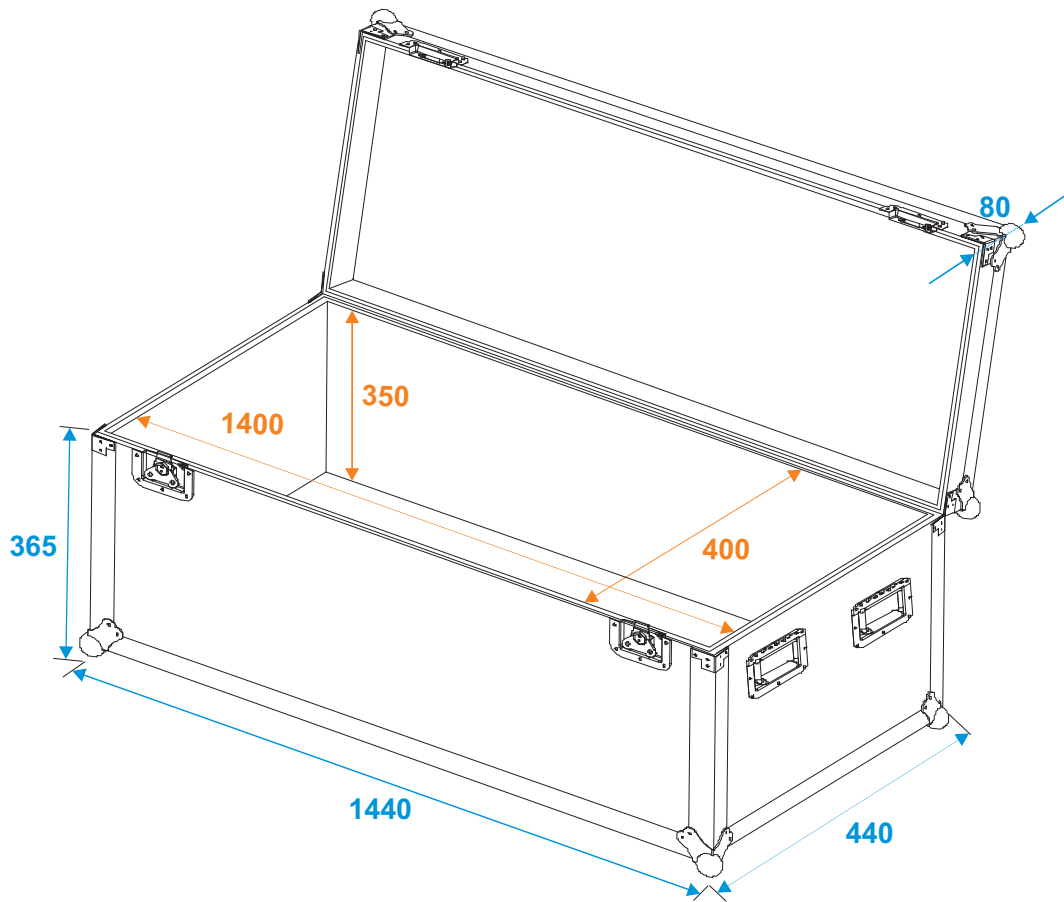

# Flightcase

**30126920** Universal case Profi

\*all dimensions in millimeters