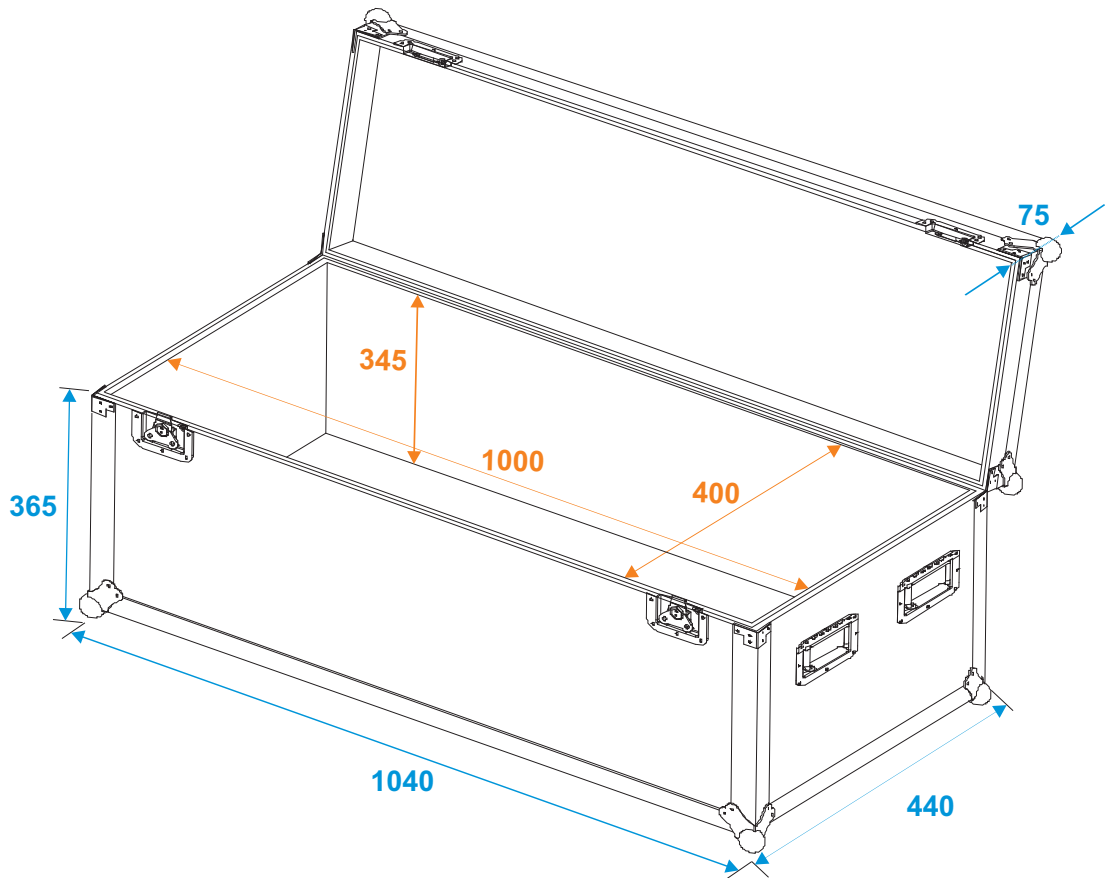

Flightcase

30126910 Universal case Profi

*all dimensions in millimeters