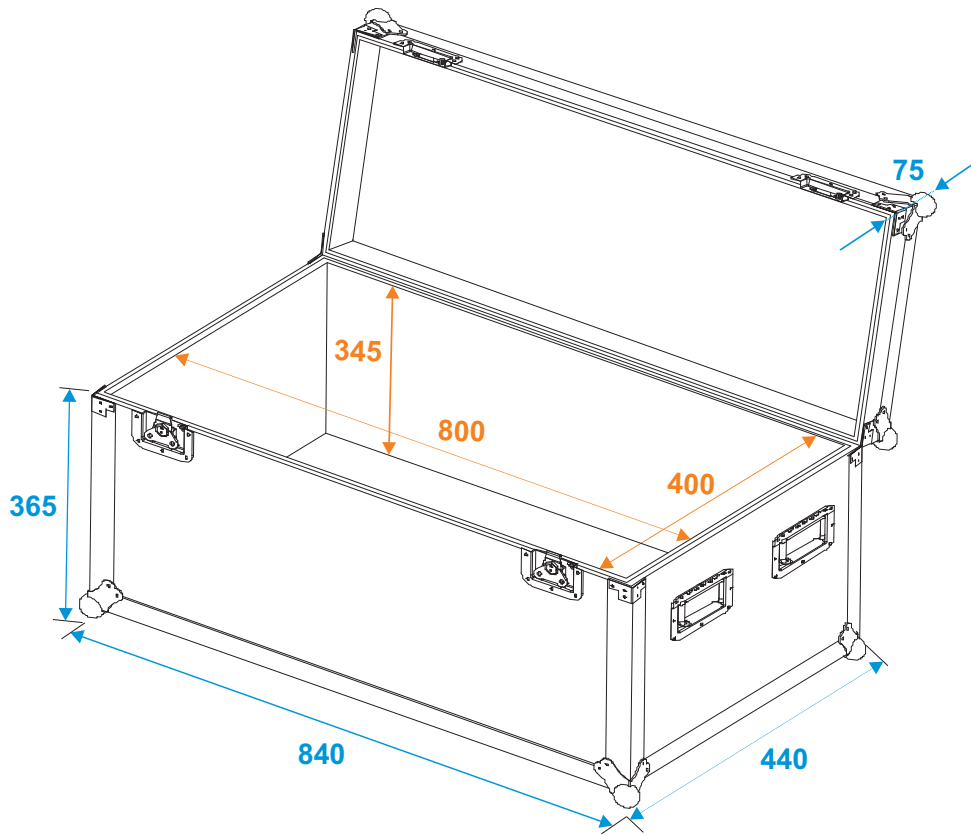

Flightcase

30126905 Universal case Profi

*all dimensions in millimeters