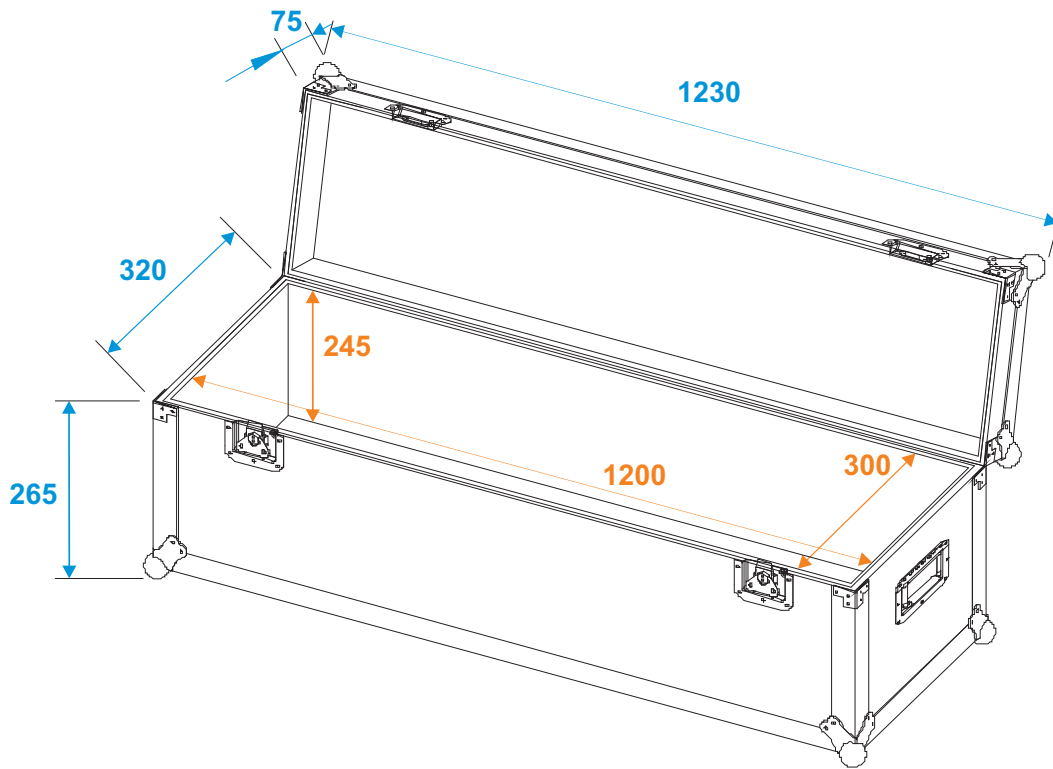

# Flightcase

**30126815** Universal case Profi

\*all dimensions in millimeters