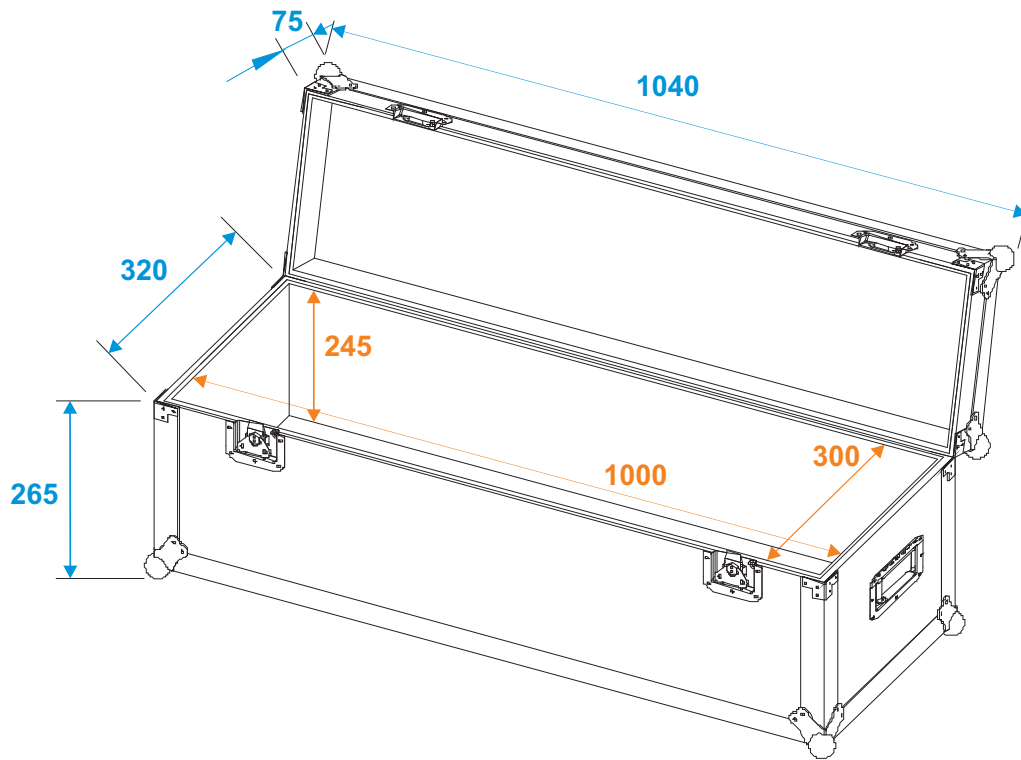

Flightcase

30126810 Universal case Profi

*all dimensions in millimeters