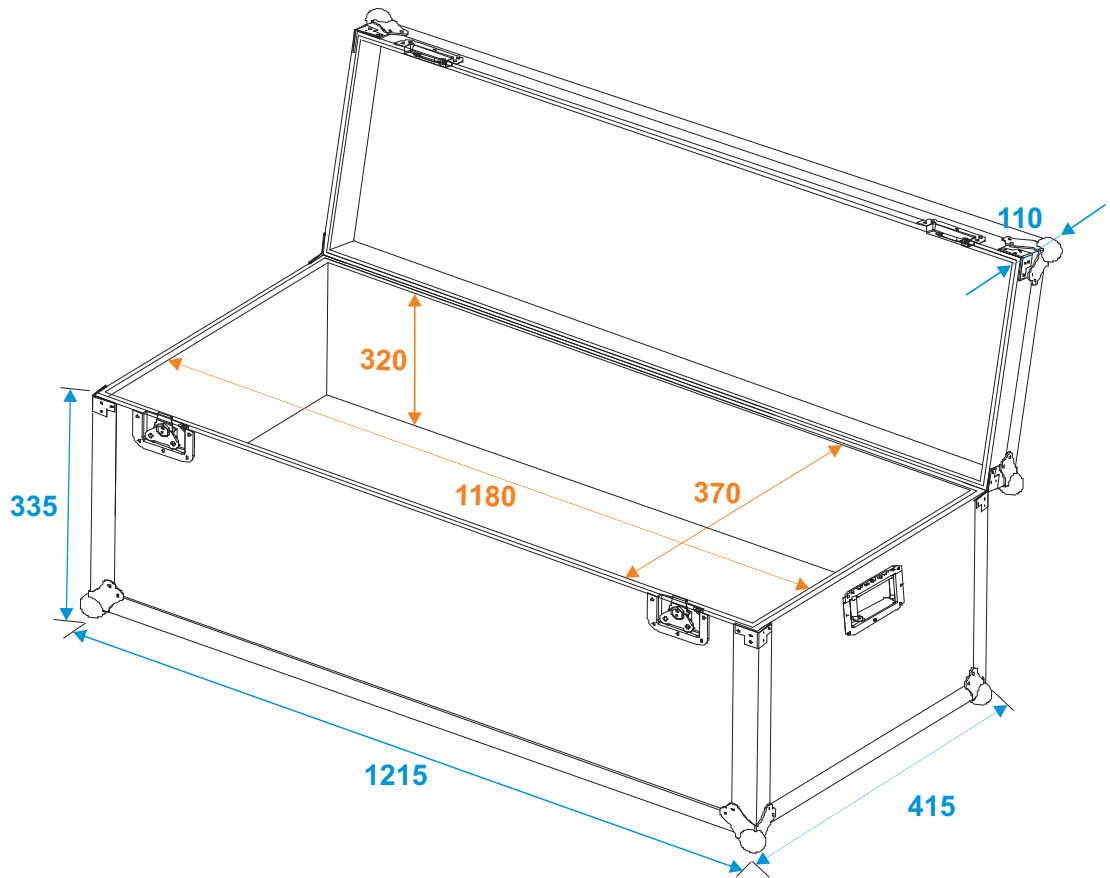

# Flightcase

**30126765** Universal transport case, heavy, 120x40cm

\*all dimensions in millimeters