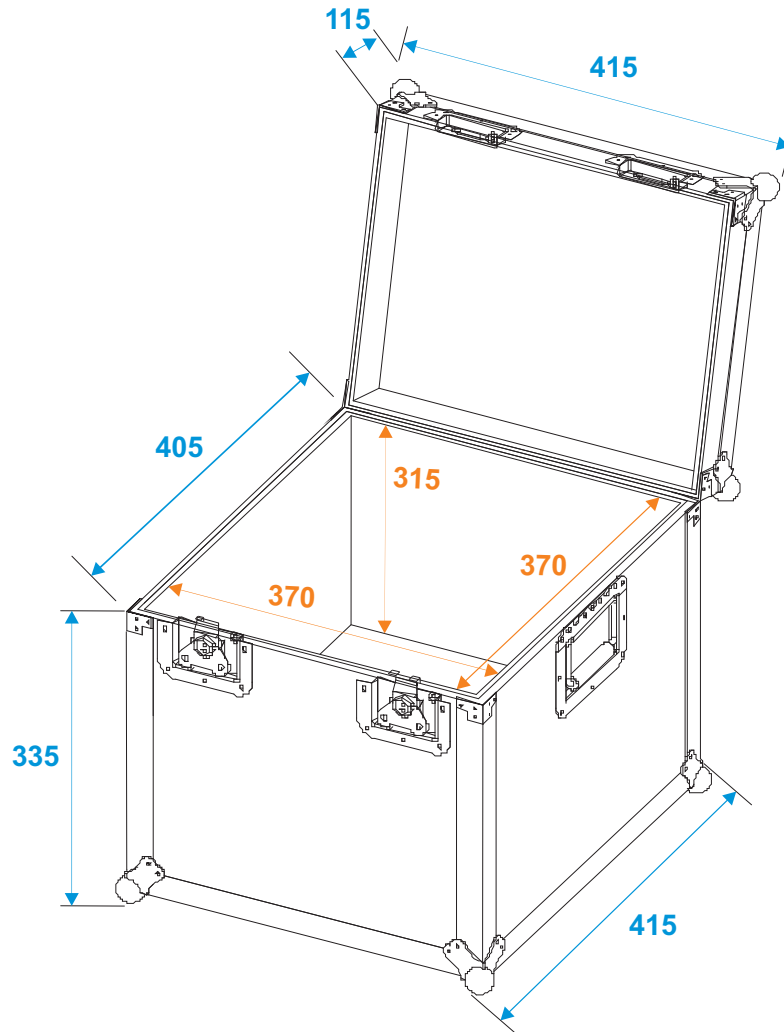

Flightcase

30126748 Universal transport case heavy, 40x40 cm

*all dimensions in millimeters