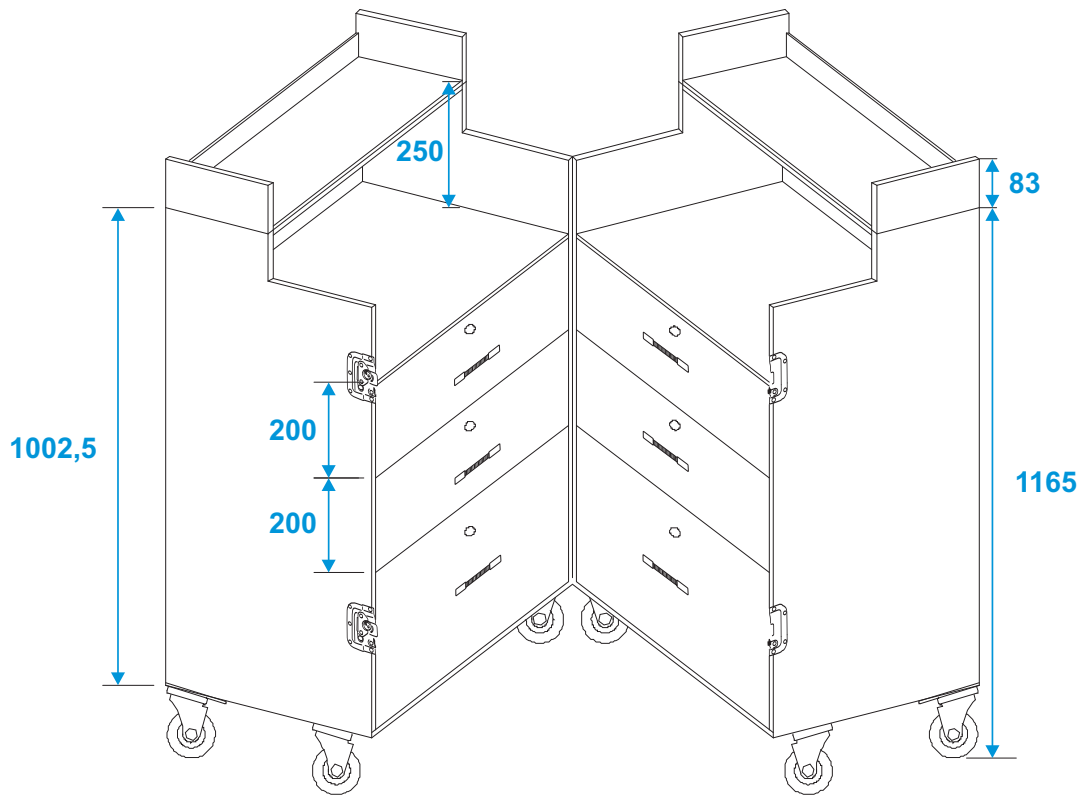

# Flightcase

**3012643C** Universal roadie case double drawer DD-1

\*all dimensions in millimeters