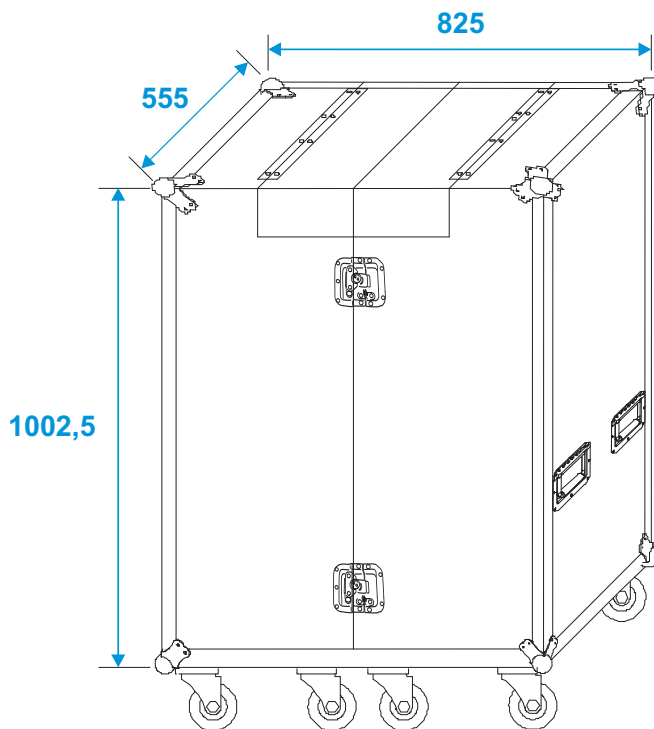

# Flightcase

**3012643C** Universal roadie case double drawer DD-1

\*all dimensions in millimeters